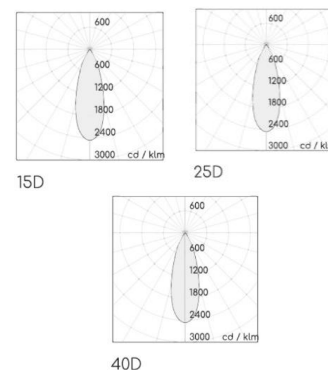

## AVIS LED Tracklight

Standard

Accessories

Features

Adjustable +/-90°  
Rotation 355°

### SPECIFICATIONS

Product Code		AVIS-5WT-X-Y-927	AVIS-5WT-X-Y-935	AVIS-5WT-X-Y-940	AVIS-5WT-X-Y-950
Luminaire	Finish (X)	White		Black	
	Material	Aluminium			
	Reflector	PC			
	Dimension : LxWxH(mm)	Dia. 52 x 80(H)mm			
Light Source	Color Temperature (CCT)	2700K	3500K	4000K	5000K
	Color Rendering Index (CRI)	Ra>90			
	Luminous Flux	480-510lm	625-660lm	955-1015lm	
Beam Angle	(Y)	15D	25D	40D	
Electrical	Input	-			
	LED Power	5W	7W	10W	
Driver	Non-Dimmable	on / off			
	Dimmable	TRIAC			
Protection	Protection Rating (IP)	IP20			
Accessories		Honeycomb		Frostlen	