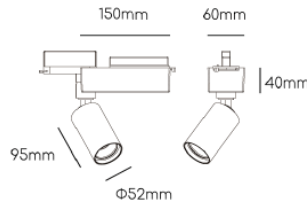

AVIS LED Tracklight

Standard

Accessories

Features

Adjustable +/-90°
Rotation 355°

SPECIFICATIONS

Product Code		AVIS-11WA-X- Y-927	AVIS-11WA-X- Y-930	AVIS-11WA-X- Y-940	AVIS-11WA-X- Y-850
Luminaire	Finish (X)	White		Black	
	Material	Aluminium			
	Reflector	PC			
	Dimension : LxWxH(mm)	Dia. 52 x 95(H)mm			
Light Source	Color Temperature (CCT)	2700K	3000K	4000K	5000K
	Color Rendering Index (CRI)	Ra>90			Ra>80
	Luminous Flux	1393-1756lm			
Beam Angle	(Y)	15D	25D	40D	
Electrical	Input	Constant Current (350mA)			
	LED Power	11.8W			
Driver	Non-Dimmable	on / off			
	Dimmable	TRIAC	1-10V	DALI	
Protection	Protection Rating (IP)	IP20			
Accessories		Honeycomb		Frostlen	

Ordering example : AVIS-11WA-W-15D-927 (White, 15D beam angle, Ra90, 2700K)