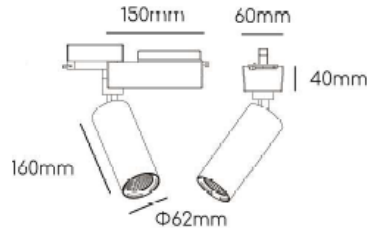

AVON LED Tracklight

Standard

Accessories

Features

Adjustable +/-90°
Rotation 355°

SPECIFICATIONS

Product Code		AVON-29WD-X- Y-927	AVON-29WD-X- Y-930	AVON-29WD-X- Y-940	AVON-29WD-X- Y-850
Luminaire	Finish (X)	White			Black
	Material	Aluminium			
	Reflector	PC			
	Dimension : LxWxH(mm)	Dia. 62 x 160(H)mm			
Light Source	Color Temperature (CCT)	2700K	3000K	4000K	5000K
	Color Rendering Index (CRI)	Ra>90			Ra>80
	Luminous Flux	3148-3965lm			
Beam Angle	(Y)	15D	25D	40D	
Electrical	Input	Constant Current (800mA)			
	LED Power	28.2W			
Driver	Non-Dimmable	on / off			
	Dimmable	1-10V		DALI	
Protection	Protection Rating (IP)	IP20			
Accessories		Honeycomb		Frostlen	

Ordering example : AVON-29WD-W-15D-927 (White, 15D beam angle, Ra90, 2700K)