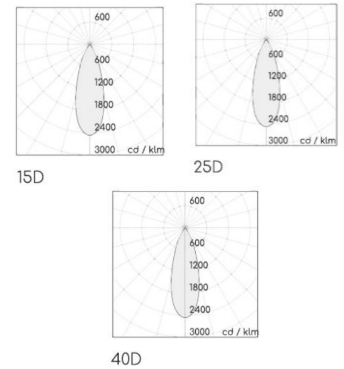

AVON LED Tracklight

Standard

Accessories

Features

Adjustable +/-90°
Rotation 355°

SPECIFICATIONS

Product Code		AVON-17WA-X- Y-927	AVON-17WA-X- Y-930	AVON-17WA-X- Y-940	AVON-17WA-X- Y-850
Luminaire	Finish (X)	White			Black
	Material	Aluminium			
	Reflector	-			
	Dimension : LxWxH(mm)	Dia. 62 x 160(H)mm			
Light Source	Color Temperature (CCT)	2700K	3000K	4000K	5000K
	Color Rendering Index (CRI)	Ra>90			Ra>80
	Luminous Flux	1921-2421lm			
Beam Angle	(Y)	15D	25D	40D	
Electrical	Input	Constant Current (500mA)			
	LED Power	17.5W			
Driver	Non-Dimmable	on / off			
	Dimmable	TRIAC	1-10V	DALI	
Protection	Protection Rating (IP)	IP20			
Accessories		Honeycomb		Frostlen	

Ordering example : AVON-17WA-W-15D-927 (White, 15D beam angle, Ra90, 2700K)