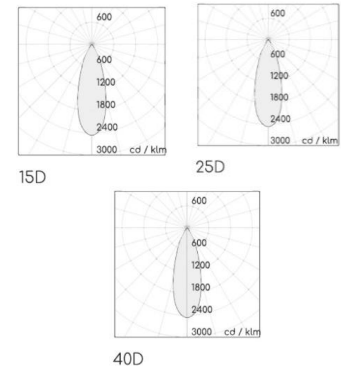

AVON LED Tracklight

Standard

Accessories

Features

Adjustable +/-90°
Rotation 355°

SPECIFICATIONS

Product Code		AVON-15WD-X- Y-927	AVON-15WD-X- Y-930	AVON-15WD-X- Y-940	AVON-15WD-X- Y-850
Luminaire	Finish (X)	White			Black
	Material	Aluminium			
	Reflector	PC			
	Dimension : LxWxH(mm)	Dia. 62 x 90(H)mm			
Light Source	Color Temperature (CCT)	2700K	3000K	4000K	5000K
	Color Rendering Index (CRI)	Ra>90			Ra>80
	Luminous Flux	1749-2204lm			
Beam Angle	(Y)	15D	25D	40D	
Electrical	Input	Constant Current (450mA)			
	LED Power	15.6W			
Driver	Non-Dimmable	on / off			
	Dimmable	TRIAC	1-10V	DALI	
Protection	Protection Rating (IP)	IP20			
Accessories		Honeycomb		Frostlen	

Ordering example : AVON-15WD-W-15D-927 (White, 15D beam angle, Ra90, 2700K)