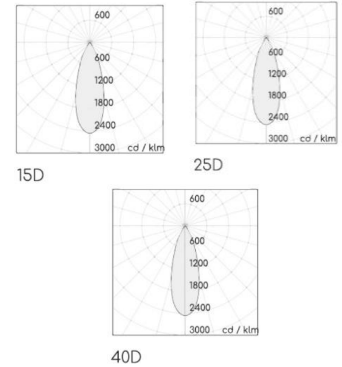

AVIS LED Tracklight

Standard

Accessories

Features

Adjustable +/-90°
Rotation 355°

SPECIFICATIONS

Product Code		AVIS-11WH-X- Y-927	AVIS-11WH-X- Y-930	AVIS-11WH-X- Y-940	AVIS-11WH-X- Y-850
Luminaire	Finish (X)	White			Black
	Material	Aluminium			
	Reflector	PC			
	Dimension : LxWxH(mm)	Dia. 52 x 95(H)mm			
Light Source	Color Temperature (CCT)	2700K	3000K	4000K	5000K
	Color Rendering Index (CRI)	Ra>90			Ra>80
	Luminous Flux	1393-1756lm			
Beam Angle	(Y)	15D	25D	40D	
Electrical	Input	Constant Current (350mA)			
	LED Power	11.8W			
Driver	Non-Dimmable	on / off			
	Dimmable	DALI			
Protection	Protection Rating (IP)	IP20			
Accessories		Honeycomb		Frostlen	

Ordering example : AVIS-11WH-W-15D-927 (White, 15D beam angle, Ra90, 2700K)