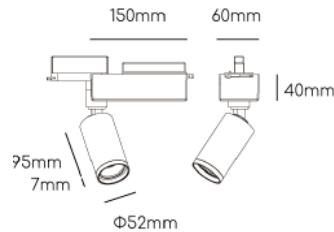

AVIS LED Tracklight

Standard

Accessories

Features

Adjustable +/-90°
Rotation 355°

SPECIFICATIONS

Product Code		AVIS-11WF-X-Y- 927	AVIS-11WF-X-Y- 930	AVIS-11WF-X-Y- 940	AVIS-11WF-X-Y- 850
Luminaire	Finish (X)	White		Black	
	Material	Aluminium			
	Reflector	-			
	Dimension : LxWxH(mm)	Dia. 52 x 102(H)mm			
Light Source	Color Temperature (CCT)	2700K	3000K	4000K	5000K
	Color Rendering Index (CRI)	Ra>90			Ra>80
	Luminous Flux	1393-1756lm			
Beam Angle	(Y)	15D	25D	40D	
Electrical	Input	Constant Current (350mA)			
	LED Power	11.8W			
Driver	Non-Dimmable	on / off			
	Dimmable	TRIAC	1-10V	DALI	
Protection	Protection Rating (IP)	IP20			
Accessories		Honeycomb		Frostlen	

Ordering example : AVIS-11WF-W-15D-927 (White, 15D beam angle, Ra90, 2700K)