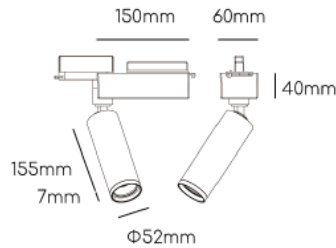

AVIS LED Tracklight

Standard

Accessories

Features

Adjustable +/-90°
Rotation 355°

SPECIFICATIONS

Product Code		AVIS-21WA-X- Y-927	AVIS-21WA-X- Y-990	AVIS-21WA-X- Y-940	AVIS-21WA-X- Y-850
Luminaire	Finish (X)	White		Black	
	Material	Aluminium			
	Reflector	-			
	Dimension : LxWxH(mm)	Dia. 52 x 155(H)mm			
Light Source	Color Temperature (CCT)	2700K	3000K	4000K	5000K
	Color Rendering Index (CRI)	Ra>90			Ra>80
	Luminous Flux	2254-2840lm			
Beam Angle	(Y)	15D	25D	40D	
Electrical	Input	Constant Current (600mA)			
	LED Power	21.4W			
Driver	Non-Dimmable	on / off			
	Dimmable	TRIAC	1-10V	DALI	
Protection	Protection Rating (IP)	IP20			
Accessories		Honeycomb		Frostlen	

Ordering example : AVIS-21WA-W-15D-927 (White, 15D beam angle, Ra90, 2700K)