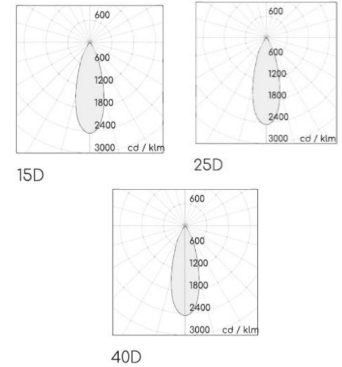

AVIS LED Tracklight

Standard

Accessories

Features

Adjustable +/-90°
Rotation 355°

SPECIFICATIONS

Product Code		AVIS-21WD-X- Y-927	AVIS-21WD-X- Y-930	AVIS-21WD-X- Y-940	AVIS-21WD-X- Y-850	
Luminaire	Finish (X)	White			Black	
	Material	Aluminium				
	Reflector	PC				
	Dimension : LxWxH(mm)	Dia. 52 x 155(H)mm				
Light Source	Color Temperature (CCT)	2700K	3000K	4000K	5000K	
	Color Rendering Index (CRI)	Ra>90				Ra>80
	Luminous Flux	2254-2840lm				
Beam Angle	(Y)	15D	25D	40D		
Electrical	Input	Constant Current (600mA)				
	LED Power	21.4W				
Driver	Non-Dimmable	on / off				
	Dimmable	TRIAC	1-10V	DALI		
Protection	Protection Rating (IP)	IP20				
Accessories		Honeycomb			Frostlen	

Ordering example : AVIS-21WD-W-15D-927 (White, 15D beam angle, Ra90, 2700K)