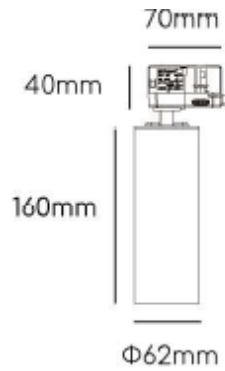

AVON LED Tracklight

Standard

Accessories

Features

Adjustable +/-90°
Rotation 355°

SPECIFICATIONS

Product Code		AVON-17WA-X- Y-927	AVON-17WA-X- Y-930	AVON-17WA-X- Y-940	AVON-17WA-X- Y-850
Luminaire	Finish (X)	White			Black
	Material	Aluminium			
	Reflector	-			
	Dimension : LxWxH(mm)	Dia. 62 x 160(H)mm			
Light Source	Color Temperature (CCT)	2700K	3000K	4000K	5000K
	Color Rendering Index (CRI)	Ra>90			Ra>80
	Luminous Flux	1921-2421lm			
Beam Angle	(Y)	15D	25D	40D	
Electrical	Input	Constant Current (500mA)			
	LED Power	17.5W			
Driver	Non-Dimmable	on / off			
	Dimmable	TRIAC	1-10V	DALI	
Protection	Protection Rating (IP)	IP20			
Accessories		Honeycomb		Frostlen	

Ordering example : AVON-17WA-W-15D-927 (White, 15D beam angle, Ra90, 2700K)