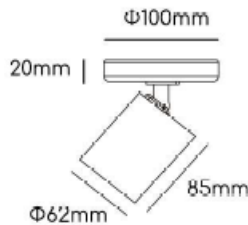

AVON LED Tracklight

Standard

Accessories

Features

Adjustable +/-90°
Rotation 355°

SPECIFICATIONS

Product Code		AVON-13WA-X- Y-927	AVON-13WA-X- Y-930	AVON-13WA-X- Y-940	AVON-13WA-X- Y-950
Luminaire	Finish (X)	White		Black	
	Material	Aluminium			
	Reflector	PC			
	Dimension : LxWxH(mm)	Dia. 62 x 85(H)mm			
Light Source	Color Temperature (CCT)	2700K	3000K	4000K	5000K
	Color Rendering Index (CRI)	Ra>90			
	Luminous Flux	1245-1330lm			
Beam Angle	(Y)	15D	25D	40D	
Electrical	Input	-			
	LED Power	13.8W			
Driver	Non-Dimmable	on / off			
	Dimmable	-			
Protection	Protection Rating (IP)	IP20			
Accessories		Honeycomb		Frostlen	

Ordering example : AVON-13WA-W-15D-927 (White, 15D beam angle, Ra90, 2700K)