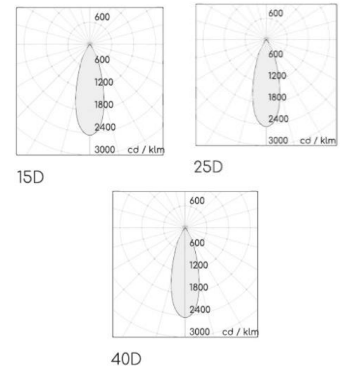

AVON LED Tracklight

Standard

Accessories

Features

Adjustable +/-90°
Rotation 355°

SPECIFICATIONS

Product Code		AVON-13WA-X- Y-927	AVON-13WA-X- Y-930	AVON-13WA-X- Y-940	AVON-13WA-X- Y-950
Luminaire	Finish (X)	White		Black	
	Material	Aluminium			
	Reflector	PC			
	Dimension : LxWxH(mm)	Dia. 62 x 85(H)mm			
Light Source	Color Temperature (CCT)	2700K	3000K	4000K	5000K
	Color Rendering Index (CRI)	Ra>90			
	Luminous Flux	1245-1330lm			
Beam Angle	(Y)	15D	25D	40D	
Electrical	Input	-			
	LED Power	13.8W			
Driver	Non-Dimmable	on / off			
	Dimmable	-			
Protection	Protection Rating (IP)	IP20			
Accessories		Honeycomb		Frostlen	

Ordering example : AVON-13WA-W-15D-927 (White, 15D beam angle, Ra90, 2700K)