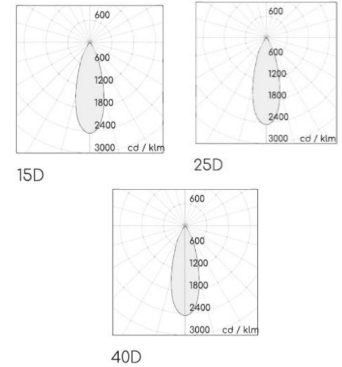

AVIS LED Tracklight

Standard

Accessories

Features

Adjustable +/-90°
Rotation 355°

SPECIFICATIONS

Product Code		AVIS-21WH-X- Y-927	AVIS-21WH-X- Y-930	AVIS-21WH-X- Y-940	AVIS-21WH-X- Y-850
Luminaire	Finish (X)	White		Black	
	Material	Aluminium			
	Reflector	-			
	Dimension : LxWxH(mm)	Dia. 52 x 155(H)mm			
Light Source	Color Temperature (CCT)	2700K	3000K	4000K	5000K
	Color Rendering Index (CRI)	Ra>90			Ra>80
	Luminous Flux	2254-2840lm			
Beam Angle	(Y)	15D	25D	40D	
Electrical	Input	Constant Current (600mA)			
	LED Power	21.4W			
Driver	Non-Dimmable	on / off			
	Dimmable	DALI			
Protection	Protection Rating (IP)	IP20			
Accessories					

Ordering example : AVIS-21WH-W-15D-927 (White, 15D beam angle, Ra90, 2700K)