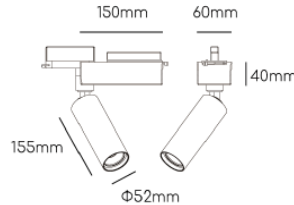

AVIS LED Tracklight

Standard

Accessories

Features

Adjustable +/-90°
Rotation 355°

SPECIFICATIONS

Product Code		AVIS-21WD-X- Y-927	AVIS-21WD-X- Y-930	AVIS-21WD-X- Y-940	AVIS-21WD-X- Y-850	
Luminaire	Finish (X)	White			Black	
	Material	Aluminium				
	Reflector	PC				
	Dimension : LxWxH(mm)	Dia. 52 x 155(H)mm				
Light Source	Color Temperature (CCT)	2700K	3000K	4000K	5000K	
	Color Rendering Index (CRI)	Ra>90				Ra>80
	Luminous Flux	2254-2840lm				
Beam Angle	(Y)	15D	25D	40D		
Electrical	Input	Constant Current (600mA)				
	LED Power	21.4W				
Driver	Non-Dimmable	on / off				
	Dimmable	TRIAC	1-10V	DALI		
Protection	Protection Rating (IP)	IP20				
Accessories		Honeycomb			Frostlen	

Ordering example : AVIS-21WD-W-15D-927 (White, 15D beam angle, Ra90, 2700K)