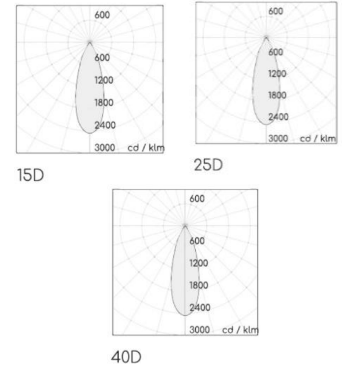

AVON LED Tracklight

Standard

Accessories

Features

Adjustable +/-90°
Rotation 355°

SPECIFICATIONS

Product Code		AVON-29WD-X- Y-927	AVON-29WD-X- Y-930	AVON-29WD-X- Y-940	AVON-29WD-X- Y-850
Luminaire	Finish (X)	White			Black
	Material	Aluminium			
	Reflector	PC			
	Dimension : LxWxH(mm)	Dia. 62 x 160(H)mm			
Light Source	Color Temperature (CCT)	2700K	3000K	4000K	5000K
	Color Rendering Index (CRI)	Ra>90			Ra>80
	Luminous Flux	3148-3965lm			
Beam Angle	(Y)	15D	25D	40D	
Electrical	Input	Constant Current (800mA)			
	LED Power	28.2W			
Driver	Non-Dimmable	on / off			
	Dimmable	1-10V		DALI	
Protection	Protection Rating (IP)	IP20			
Accessories		Honeycomb		Frostlen	

Ordering example : AVON-29WD-W-15D-927 (White, 15D beam angle, Ra90, 2700K)