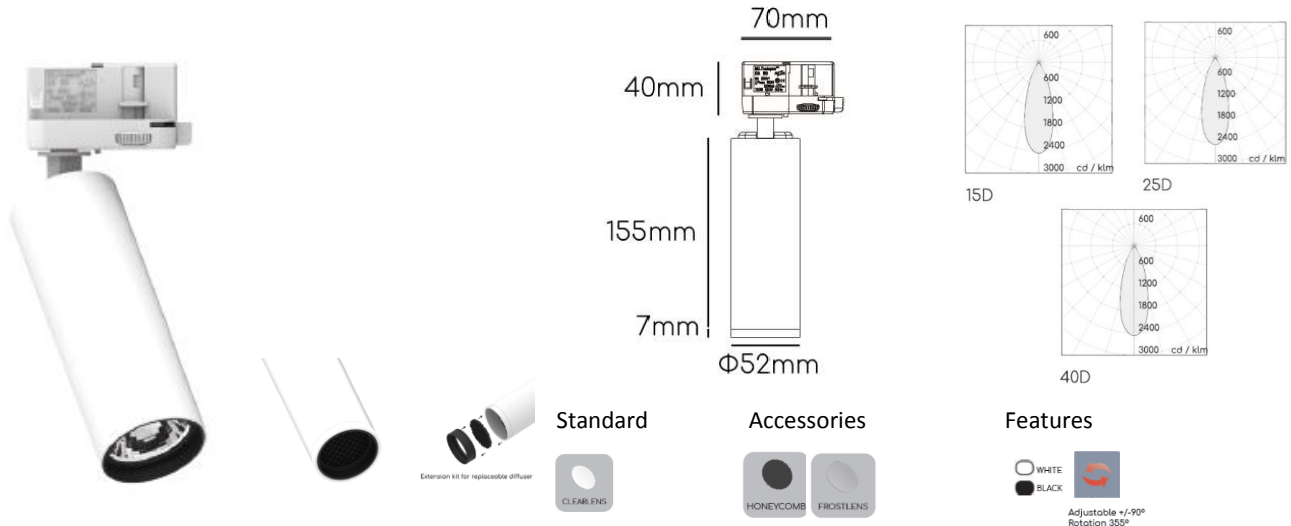

AVIS LED Tracklight

SPECIFICATIONS

Product Code		AVIS-11WP-X-Y-927	AVIS-11WP-X-Y-930	AVIS-11WP-X-Y-940	AVIS-11WP-X-Y-850
Luminaire	Finish (X)	White		Black	
	Material	Aluminium			
	Reflector	PC			
	Dimension : LxWxH(mm)	Dia. 52 x 155(H)mm			
Light Source	Color Temperature (CCT)	2700K	3000K	4000K	5000K
	Color Rendering Index (CRI)	Ra>90			Ra>80
	Luminous Flux	1407-1860lm			
Beam Angle	(Y)	15D	25D	40D	
Electrical	Input	Constant Current (360mA)			
	LED Power	12.2W			
Driver	Non-Dimmable	on / off			
	Dimmable	TRIAC	1-10V	DALI	
Protection	Protection Rating (IP)	IP20			
Accessories		Honeycomb		Frostlen	

Ordering example : AVIS-11WP-W-15D-927 (White, 15D beam angle, Ra90, 2700K)