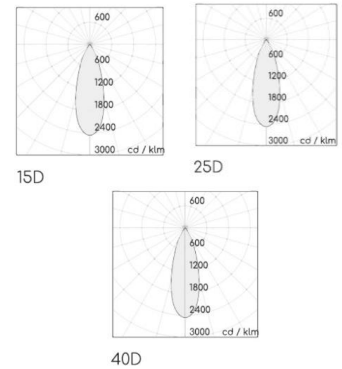

AVIS LED Tracklight

Standard

Accessories

Features

Adjustable +/-90°
Rotation 355°

SPECIFICATIONS

Product Code		AVIS-11WA-X- Y-927	AVIS-11WA-X- Y-930	AVIS-11WA-X- Y-940	AVIS-11WA-X- Y-850
Luminaire	Finish (X)	White		Black	
	Material	Aluminium			
	Reflector	PC			
	Dimension : LxWxH(mm)	Dia. 52 x 95(H)mm			
Light Source	Color Temperature (CCT)	2700K	3000K	4000K	5000K
	Color Rendering Index (CRI)	Ra>90			Ra>80
	Luminous Flux	1393-1756lm			
Beam Angle	(Y)	15D	25D	40D	
Electrical	Input	Constant Current (350mA)			
	LED Power	11.8W			
Driver	Non-Dimmable	on / off			
	Dimmable	TRIAC	1-10V	DALI	
Protection	Protection Rating (IP)	IP20			
Accessories		Honeycomb		Frostlen	

Ordering example : AVIS-11WA-W-15D-927 (White, 15D beam angle, Ra90, 2700K)