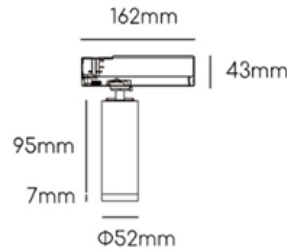

AVIS LED Tracklight

Standard

CL.FARENS

Accessories

HONEYCOMB

FROSTLENS

Features

WHITE

BLACK

Adjustable +/-90°
Rotation 355°

SPECIFICATIONS

Product Code		AVIS-11WD-X- Y-927	AVIS-11WD-X- Y-930	AVIS-11WD-X- Y-940	AVIS-11WD-X- Y-850
Luminaire	Finish (X)	White		Black	
	Material	Aluminium			
	Reflector	-			
	Dimension : LxWxH(mm)	Dia. 52 x 102(H)mm			
Light Source	Color Temperature (CCT)	2700K	3000K	4000K	5000K
	Color Rendering Index (CRI)	Ra>90			Ra>80
	Luminous Flux	1393-1756lm			
Beam Angle	(Y)	15D	25D	40D	
Electrical	Input	Constant Current (350mA)			
	LED Power	11.8W			
Driver	Non-Dimmable	on / off			
	Dimmable	DALI			
Protection	Protection Rating (IP)	IP20			
Accessories		Honeycomb		Frostlen	

Ordering example : AVIS-11WD-W-15D-927 (White, 15D beam angle, Ra90, 2700K)