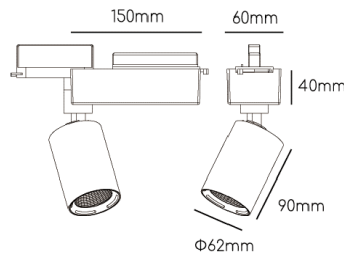

AVON LED Tracklight

Standard

Accessories

Features

Adjustable +/-90°
Rotation 355°

SPECIFICATIONS

Product Code		AVON-15WD-X- Y-927	AVON-15WD-X- Y-930	AVON-15WD-X- Y-940	AVON-15WD-X- Y-850
Luminaire	Finish (X)	White			Black
	Material	Aluminium			
	Reflector	PC			
	Dimension : LxWxH(mm)	Dia. 62 x 90(H)mm			
Light Source	Color Temperature (CCT)	2700K	3000K	4000K	5000K
	Color Rendering Index (CRI)	Ra>90			Ra>80
	Luminous Flux	1749-2204lm			
Beam Angle	(Y)	15D	25D	40D	
Electrical	Input	Constant Current (450mA)			
	LED Power	15.6W			
Driver	Non-Dimmable	on / off			
	Dimmable	TRIAC	1-10V	DALI	
Protection	Protection Rating (IP)	IP20			
Accessories		Honeycomb		Frostlen	

Ordering example : AVON-15WD-W-15D-927 (White, 15D beam angle, Ra90, 2700K)