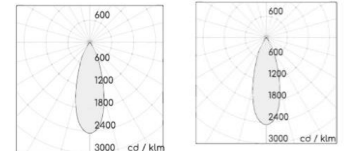

AVIS LED Tracklight

40D

Standard

Accessories

Features

Adjustable +/-90°
Rotation 355°

SPECIFICATIONS

Product Code		AVIS-21WA-X- Y-927	AVIS-21WA-X- Y-990	AVIS-21WA-X- Y-940	AVIS-21WA-X- Y-850
Luminaire	Finish (X)	White		Black	
	Material	Aluminium			
	Reflector	-			
	Dimension : LxWxH(mm)	Dia. 52 x 155(H)mm			
Light Source	Color Temperature (CCT)	2700K	3000K	4000K	5000K
	Color Rendering Index (CRI)	Ra>90			Ra>80
	Luminous Flux	2254-2840lm			
Beam Angle	(Y)	15D	25D	40D	
Electrical	Input	Constant Current (600mA)			
	LED Power	21.4W			
Driver	Non-Dimmable	on / off			
	Dimmable	TRIAC	1-10V	DALI	
Protection	Protection Rating (IP)	IP20			
Accessories		Honeycomb		Frostlen	

Ordering example : AVIS-21WA-W-15D-927 (White, 15D beam angle, Ra90, 2700K)