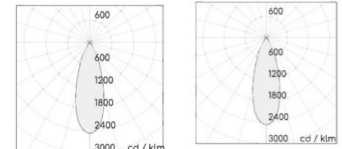

AVIS LED Tracklight

40D

Standard

CL.FARENS

Accessories

HONEYCOMB

FROSTLENS

Features

WHITE

BLACK

Adjustable +/-90°
Rotation 355°

SPECIFICATIONS

Product Code		AVIS-11WD-X- Y-927	AVIS-11WD-X- Y-930	AVIS-11WD-X- Y-940	AVIS-11WD-X- Y-850
Luminaire	Finish (X)	White		Black	
	Material	Aluminium			
	Reflector	-			
	Dimension : LxWxH(mm)	Dia. 52 x 102(H)mm			
Light Source	Color Temperature (CCT)	2700K	3000K	4000K	5000K
	Color Rendering Index (CRI)	Ra>90			Ra>80
	Luminous Flux	1393-1756lm			
Beam Angle	(Y)	15D	25D	40D	
Electrical	Input	Constant Current (350mA)			
	LED Power	11.8W			
Driver	Non-Dimmable	on / off			
	Dimmable	DALI			
Protection	Protection Rating (IP)	IP20			
Accessories		Honeycomb		Frostlen	

Ordering example : AVIS-11WD-W-15D-927 (White, 15D beam angle, Ra90, 2700K)