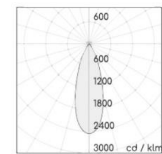

AVIS LED Tracklight

40D