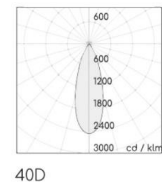

AVIS LED Tracklight

Standard

Accessories

Features

Adjustable +/-90°
Rotation 355°

SPECIFICATIONS

Product Code		AVIS-11WF-X-Y- 927	AVIS-11WF-X-Y- 930	AVIS-11WF-X-Y- 940	AVIS-11WF-X-Y- 850
Luminaire	Finish (X)	White		Black	
	Material	Aluminium			
	Reflector	-			
	Dimension : LxWxH(mm)	Dia. 52 x 102(H)mm			
Light Source	Color Temperature (CCT)	2700K	3000K	4000K	5000K
	Color Rendering Index (CRI)	Ra>90			Ra>80
	Luminous Flux	1393-1756lm			
Beam Angle	(Y)	15D	25D	40D	
Electrical	Input	Constant Current (350mA)			
	LED Power	11.8W			
Driver	Non-Dimmable	on / off			
	Dimmable	TRIAC	1-10V	DALI	
Protection	Protection Rating (IP)	IP20			
Accessories		Honeycomb		Frostlen	

Ordering example : AVIS-11WF-W-15D-927 (White, 15D beam angle, Ra90, 2700K)