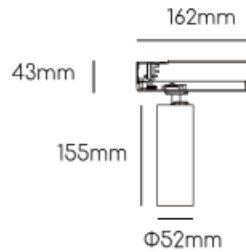

AVIS LED Tracklight

Standard

Accessories

Features

Adjustable +/-90°
Rotation 355°

SPECIFICATIONS

Product Code		AVIS-21WH-X- Y-927	AVIS-21WH-X- Y-930	AVIS-21WH-X- Y-940	AVIS-21WH-X- Y-850
Luminaire	Finish (X)	White		Black	
	Material	Aluminium			
	Reflector	-			
	Dimension : LxWxH(mm)	Dia. 52 x 155(H)mm			
Light Source	Color Temperature (CCT)	2700K	3000K	4000K	5000K
	Color Rendering Index (CRI)	Ra>90			Ra>80
	Luminous Flux	2254-2840lm			
Beam Angle	(Y)	15D	25D	40D	
Electrical	Input	Constant Current (600mA)			
	LED Power	21.4W			
Driver	Non-Dimmable	on / off			
	Dimmable	DALI			
Protection	Protection Rating (IP)	IP20			
Accessories					

Ordering example : AVIS-21WH-W-15D-927 (White, 15D beam angle, Ra90, 2700K)