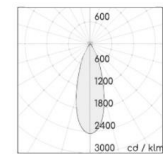

AVIS LED Tracklight

40D