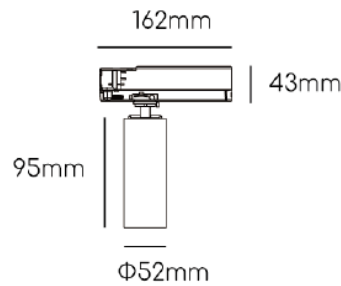

AVIS LED Tracklight

Standard

Accessories

Features

Adjustable +/-90°
Rotation 355°

SPECIFICATIONS

Product Code		AVIS-11WH-X- Y-927	AVIS-11WH-X- Y-930	AVIS-11WH-X- Y-940	AVIS-11WH-X- Y-850
Luminaire	Finish (X)	White			Black
	Material	Aluminium			
	Reflector	PC			
	Dimension : LxWxH(mm)	Dia. 52 x 95(H)mm			
Light Source	Color Temperature (CCT)	2700K	3000K	4000K	5000K
	Color Rendering Index (CRI)	Ra>90			Ra>80
	Luminous Flux	1393-1756lm			
Beam Angle	(Y)	15D	25D	40D	
Electrical	Input	Constant Current (350mA)			
	LED Power	11.8W			
Driver	Non-Dimmable	on / off			
	Dimmable	DALI			
Protection	Protection Rating (IP)	IP20			
Accessories		Honeycomb		Frostlen	

Ordering example : AVIS-11WH-W-15D-927 (White, 15D beam angle, Ra90, 2700K)