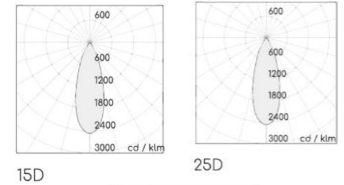

AVIS LED Tracklight

Standard

Accessories

Features

Adjustable +/-90°
Rotation 355°

SPECIFICATIONS

Product Code		AVIS-11WF-X-Y- 927	AVIS-11WF-X-Y- 930	AVIS-11WF-X-Y- 940	AVIS-11WF-X-Y- 850
Luminaire	Finish (X)	White		Black	
	Material	Aluminium			
	Reflector	-			
	Dimension : LxWxH(mm)	Dia. 52 x 102(H)mm			
Light Source	Color Temperature (CCT)	2700K	3000K	4000K	5000K
	Color Rendering Index (CRI)	Ra>90			Ra>80
	Luminous Flux	1393-1756lm			
Beam Angle	(Y)	15D	25D	40D	
Electrical	Input	Constant Current (350mA)			
	LED Power	11.8W			
Driver	Non-Dimmable	on / off			
	Dimmable	TRIAC	1-10V	DALI	
Protection	Protection Rating (IP)	IP20			
Accessories		Honeycomb		Frostlen	

Ordering example : AVIS-11WF-W-15D-927 (White, 15D beam angle, Ra90, 2700K)