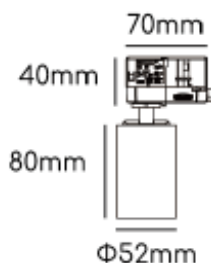

AVIS LED Tracklight

Standard

Accessories

Features

Adjustable +/-90°
Rotation 355°

SPECIFICATIONS

Product Code		AVIS-5WT-X-Y-927	AVIS-5WT-X-Y-935	AVIS-5WT-X-Y-940	AVIS-5WT-X-Y-950
Luminaire	Finish (X)	White		Black	
	Material	Aluminium			
	Reflector	PC			
	Dimension : LxWxH(mm)	Dia. 52 x 80(H)mm			
Light Source	Color Temperature (CCT)	2700K	3500K	4000K	5000K
	Color Rendering Index (CRI)	Ra>90			
	Luminous Flux	480-510lm	625-660lm	955-1015lm	
Beam Angle	(Y)	15D	25D	40D	
Electrical	Input	-			
	LED Power	5W	7W	10W	
Driver	Non-Dimmable	on / off			
	Dimmable	TRIAC			
Protection	Protection Rating (IP)	IP20			
Accessories		Honeycomb		Frostlen	

Ordering example : AVIS-5WT-W-15D-927 (White, 15D beam angle, Ra90, 2700K)