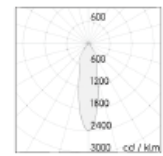

40D

Standard

Accessories

Features

SPECIFICATIONS

Product Code		ALLY-2WF-X-Y-927	ALLY-2WF-X-Y-930	ALLY-2WF-X-Y-935	ALLY-2WF-X-Y-940
Luminaire	Finish (X)	White		Black	
	Material	Aluminium			
	Reflector	PC			
	Dimension : LxWxH(mm)	Dia. 33 x 60(H)mm			
Light Source	Color Temperature (CCT)	2700K	3000K	3500K	4000K
	Color Rendering Index (CRI)	Ra>90			
	Luminous Flux	213-264lm			
Beam Angle	(Y)	15D	30D	40D	
Electrical	Input	Constant Current (180mA - 250mA)			
	LED Power	2W			
Driver	Non-Dimmable	on / off			
	Dimmable	TRIAC	1-10V	DALI	
Protection	Protection Rating (IP)	IP20			
Accessories		Honeycomb		Frostlens	

Ordering example : ALLY-2WF-**W-30D**-927 (**W**hite trim, **30D** beam angle, Ra90, 2700K)