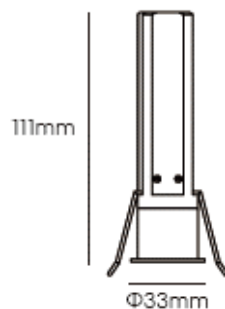

ALLY Fixed Recessed LED Downlight

Standard

Accessories

Features

SPECIFICATIONS

Product Code		ALLY-8WF-X-Y-927	ALLY-8WF-X-Y-930	ALLY-8WF-X-Y-940	ALLY-8WF-X-Y-950
Luminaire	Finish (X)	White		Black	
	Material	Aluminium			
	Reflector	PC			
	Dimension : LxWxH(mm)	Dia. 33 x 111(H)mm			
Light Source	Color Temperature (CCT)	2700K	3000K	4000K	5000K
	Color Rendering Index (CRI)	Ra>90			
	Luminous Flux	594-738lm			
Beam Angle	(Y)	15D			
Electrical	Input	Constant Current (700mA)			
	LED Power	8.2W			
Driver	Non-Dimmable	on / off			
	Dimmable	TRIAC	1-10V	DALI	
Protection	Protection Rating (IP)	IP20			
Accessories		Honeycomb		Frostlen	

Ordering example : ALLY-8WF-W-15D-927 (White trim, 15D beam angle, Ra90, 2700K)