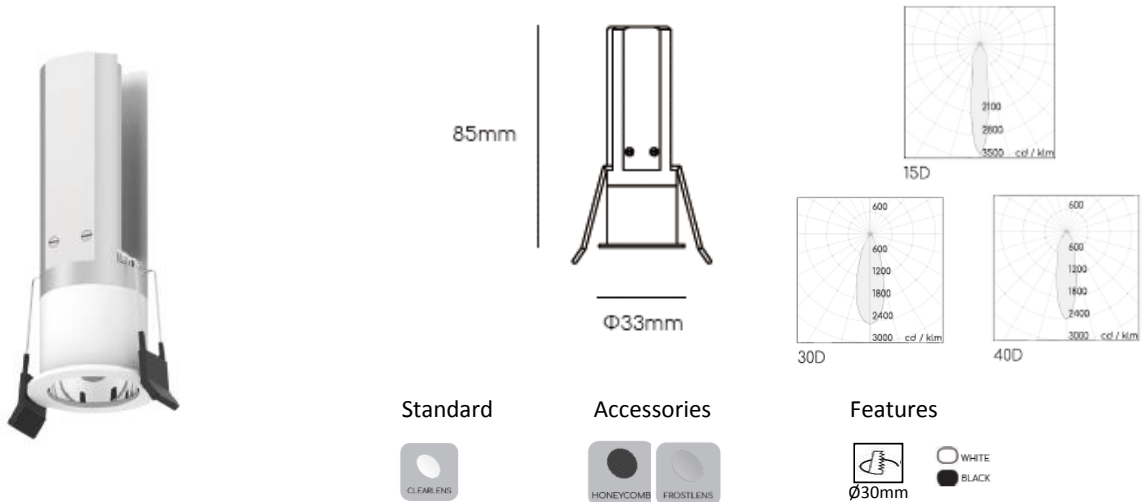

ALLY Fixed Recessed LED Downlight

Standard

Accessories

Features

SPECIFICATIONS

Product Code		ALLY-5WF-X-Y-927	ALLY-5WF-X-Y-930	ALLY-5WF-X-Y-940	ALLY-5WF-X-Y-950
Luminaire	Finish (X)	White		Black	
	Material	Aluminium			
	Reflector	PC			
	Dimension : LxWxH(mm)	Dia. 33 x 85(H)mm			
Light Source	Color Temperature (CCT)	2700K	3000K	4000K	5000K
	Color Rendering Index (CRI)	Ra>90			
	Luminous Flux	497-616lm			
Beam Angle	(Y)	15D	30D	40D	
Electrical	Input	Constant Current (300mA - 500mA)			
	LED Power	5.3W			
Driver	Non-Dimmable	on / off			
	Dimmable	TRIAC	1-10V	DALI	
Protection	Protection Rating (IP)	IP20			
Accessories		Honeycomb		Frosted	

Ordering example : ALLY-5WF-**W-30D**-927 (**W**hite trim, **30D** beam angle, Ra90, 2700K)

ALLY Adjustable Recessed LED Downlight

95mm

Φ33mm

15D

24D

38D

Standard

Accessories

Features

SPECIFICATIONS

Product Code		ALLY-5WA-X-Y-927	ALLY-5WA-X-Y-930	ALLY-5WA-X-Y-940	ALLY-5WA-X-Y-950
Luminaire	Finish (X)	White		Black	
	Material	Aluminium			
	Reflector	PC			
	Dimension : LxWxH(mm)	Dia. 33 x 95(H)mm			
Light Source	Color Temperature (CCT)	2700K	3000K	4000K	5000K
	Color Rendering Index (CRI)	Ra>90			
	Luminous Flux	543-586lm			
Beam Angle	(Y)	15D	24D	38D	
Electrical	Input	Constant Current (500mA)			
	LED Power	5.8W			
Driver	Non-Dimmable	on / off			
	Dimmable	TRIAC	1-10V	DALI	
Protection	Protection Rating (IP)	IP20			
Accessories		Honeycomb		Frostlen	

Ordering example : ALLY-5WA-W-15D-927 (White trim, 15D beam angle, Ra90, 2700K)

ALLY Fixed Recessed LED Downlight

91mm

Ø33mm

Standard

Accessories

Features

SPECIFICATIONS