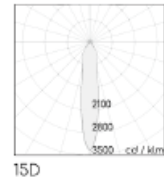

ALLY Fixed Recessed LED Downlight

60mm

Φ33mm

30D

40D

Standard

Accessories

Features

SPECIFICATIONS

Product Code		ALLY-2WF-X-Y-927	ALLY-2WF-X-Y-930	ALLY-2WF-X-Y-935	ALLY-2WF-X-Y-940
Luminaire	Finish (X)	White		Black	
	Material	Aluminium			
	Reflector	PC			
	Dimension : LxWxH(mm)	Dia. 33 x 60(H)mm			
Light Source	Color Temperature (CCT)	2700K	3000K	3500K	4000K
	Color Rendering Index (CRI)	Ra>90			
	Luminous Flux	213-264lm			
Beam Angle	(Y)	15D	30D	40D	
Electrical	Input	Constant Current (180mA - 250mA)			
	LED Power	2W			
Driver	Non-Dimmable	on / off			
	Dimmable	TRIAC	1-10V	DALI	
Protection	Protection Rating (IP)	IP20			
Accessories		Honeycomb		Frostlens	

Ordering example : ALLY-2WF-**W-30D**-927 (**W**hite trim, **30D** beam angle, Ra90, 2700K)