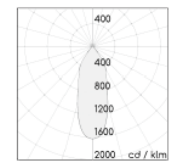

Ordering example : ALLY-5WF-**W-30D**-927 (**W**hite trim, **30D** beam angle, Ra90, 2700K)

ALLY Adjustable Recessed LED Downlight

95mm

Φ33mm

15D

24D

38D

Standard