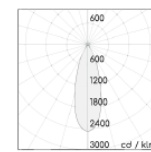

ALLY Fixed Recessed LED Downlight

60mm

Φ33mm

30D

40D

Standard

Accessories

Features

SPECIFICATIONS

Product Code		ALLY-2WF-X-Y-927	ALLY-2WF-X-Y-930	ALLY-2WF-X-Y-935	ALLY-2WF-X-Y-940
Luminaire	Finish (X)	White		Black	
	Material	Aluminium			
	Reflector	PC			
	Dimension : LxWxH(mm)	Dia. 33 x 60(H)mm			
Light Source	Color Temperature (CCT)	2700K	3000K	3500K	4000K
	Color Rendering Index (CRI)	Ra>90			
	Luminous Flux	213-264lm			
Beam Angle	(Y)	15D	30D	40D	
Electrical	Input	Constant Current (180mA - 250mA)			
	LED Power	2W			
Driver	Non-Dimmable	on / off			
	Dimmable	TRIAC	1-10V	DALI	
Protection	Protection Rating (IP)	IP20			
Accessories		Honeycomb		Frostlens	

Ordering example : ALLY-2WF-**W-30D**-927 (**W**hite trim, **30D** beam angle, Ra90, 2700K)