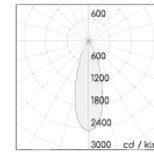

ALLY Fixed Recessed LED Downlight

30D