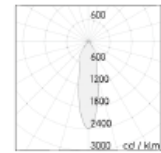

40D

Standard

Accessories

Features

SPECIFICATIONS

Product Code		ALLY-6WF-X-Y-927	ALLY-6WF-X-Y-930	ALLY-6WF-X-Y-935	ALLY-6WF-X-Y-940
Luminaire	Finish (X)	White		Black	
	Material	Aluminium			
	Reflector	PC			
	Dimension : LxWxH(mm)	Dia. 33 x 111(H)mm			
Light Source	Color Temperature (CCT)	2700K	3000K	3500K	4000K
	Color Rendering Index (CRI)	Ra>90			
	Luminous Flux	533-660lm			
Beam Angle	(Y)	30D		40D	
Electrical	Input	Constant Current (350mA)			
	LED Power	6.4W			
Driver	Non-Dimmable	on / off			
	Dimmable	TRIAC	1-10V	DALI	
Protection	Protection Rating (IP)	IP20			
Accessories		Honeycomb		Frostlen	

Ordering example : ALLY-6WF-W-30D-927 (White trim, 30D beam angle, Ra90, 2700K)