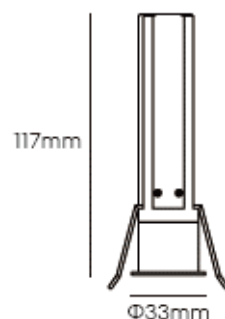

ALLY Fixed Recessed LED Downlight

Standard

Accessories

Features

SPECIFICATIONS

Product Code		ALLY-6WW-X-Y- 927	ALLY-6WW-X-Y- 930	ALLY-6WW-X-Y- 935	ALLY-6WW-X-Y- 940
Luminaire	Finish (X)	White		Black	
	Material	Aluminium			
	Reflector	PC			
	Dimension : LxWxH(mm)	Dia. 33 x 117(H)mm			
Light Source	Color Temperature (CCT)	2700K	3000K	3500K	4000K
	Color Rendering Index (CRI)	Ra>90			
	Luminous Flux	533-660lm			
Beam Angle	(Y)	WallWasher			
Electrical	Input	Constant Current (350mA)			
	LED Power	6.4W			
Driver	Non-Dimmable	on / off			
	Dimmable	TRIAC	1-10V	DALI	
Protection	Protection Rating (IP)	IP20			
Accessories		Honeycomb		Frostlen	

Ordering example : ALLY-6WW-W-W-927 (White trim, WallWasher, Ra90, 2700K)