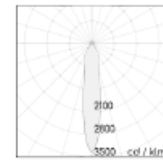

Ordering example : ALLY-5WF-**W-30D**-927 (**W**hite trim, **30D** beam angle, Ra90, 2700K)

ALLY Adjustable Recessed LED Downlight

95mm

Φ33mm

15D

24D

38D

Standard