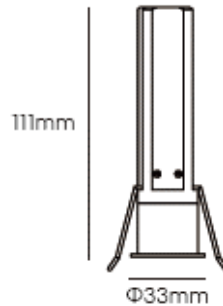

ALLY Fixed Recessed LED Downlight

Standard

Accessories

Features

SPECIFICATIONS

Product Code		ALLY-6WF-X-Y-927	ALLY-6WF-X-Y-930	ALLY-6WF-X-Y-935	ALLY-6WF-X-Y-940
Luminaire	Finish (X)	White		Black	
	Material	Aluminium			
	Reflector	PC			
	Dimension : LxWxH(mm)	Dia. 33 x 111(H)mm			
Light Source	Color Temperature (CCT)	2700K	3000K	3500K	4000K
	Color Rendering Index (CRI)	Ra>90			
	Luminous Flux	533-660lm			
Beam Angle	(Y)	30D		40D	
Electrical	Input	Constant Current (350mA)			
	LED Power	6.4W			
Driver	Non-Dimmable	on / off			
	Dimmable	TRIAC	1-10V	DALI	
Protection	Protection Rating (IP)	IP20			
Accessories		Honeycomb		Frostlen	

Ordering example : ALLY-6WF-W-30D-927 (White trim, 30D beam angle, Ra90, 2700K)