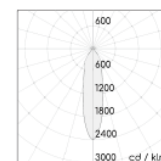

Ordering example : ALLY-5WF-**W-30D**-927 (**W**hite trim, **30D** beam angle, Ra90, 2700K)

ALLY Adjustable Recessed LED Downlight

95mm

Φ33mm

15D

24D

38D

Standard

Accessories

Features

SPECIFICATIONS

Product Code		ALLY-5WA-X-Y-927	ALLY-5WA-X-Y-930	ALLY-5WA-X-Y-940	ALLY-5WA-X-Y-950
Luminaire	Finish (X)	White		Black	
	Material	Aluminium			
	Reflector	PC			
	Dimension : LxWxH(mm)	Dia. 33 x 95(H)mm			
Light Source	Color Temperature (CCT)	2700K	3000K	4000K	5000K
	Color Rendering Index (CRI)	Ra>90			
	Luminous Flux	543-586lm			
Beam Angle	(Y)	15D	24D	38D	
Electrical	Input	Constant Current (500mA)			
	LED Power	5.8W			
Driver	Non-Dimmable	on / off			
	Dimmable	TRIAC	1-10V	DALI	
Protection	Protection Rating (IP)	IP20			
Accessories		Honeycomb		Frostlen	