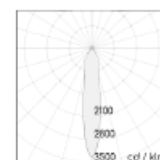

ALLY Fixed Recessed LED Downlight

Standard

Accessories

Features

SPECIFICATIONS

Product Code		ALLY-8WF-X-Y-927	ALLY-8WF-X-Y-930	ALLY-8WF-X-Y-940	ALLY-8WF-X-Y-950
Luminaire	Finish (X)	White		Black	
	Material	Aluminium			
	Reflector	PC			
	Dimension : LxWxH(mm)	Dia. 33 x 111(H)mm			
Light Source	Color Temperature (CCT)	2700K	3000K	4000K	5000K
	Color Rendering Index (CRI)	Ra>90			
	Luminous Flux	594-738lm			
Beam Angle	(Y)	15D			
Electrical	Input	Constant Current (700mA)			
	LED Power	8.2W			
Driver	Non-Dimmable	on / off			
	Dimmable	TRIAC	1-10V	DALI	
Protection	Protection Rating (IP)	IP20			
Accessories		Honeycomb		Frostlen	

Ordering example : ALLY-8WF-W-15D-927 (White trim, 15D beam angle, Ra90, 2700K)