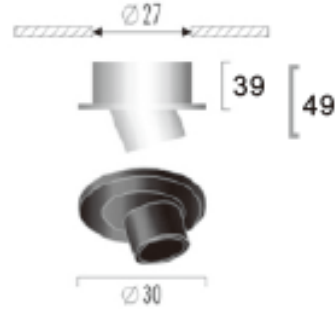

LED Showcase Lamp

Standard

N/A

Accessories

N/A

Features

ø27mm

Aluminum
Black

SPECIFICATIONS

Product Code		CL-839-X-HP-Y-927	CL-839-X-HP-Y-930	CL-839-X-HP-Y-940	CL-839-X-HP-Y-960
Luminaire	Finish (X)	Black		Aluminum	
	Material	Aluminium			
	Reflector	-			
	Dimension : LxWxH(mm)	Dia. 30 x 49(H)mm			
Light Source	Color Temperature (CCT)	2700K	3000K	4000K	6000K
	Color Rendering Index (CRI)	Ra≥90		Ra≥80	
	Luminous Flux	75lm / W			
Beam Angle	(Y)	15D	30D	45D	60D
Electrical	Input	24Vdc			
	LED Power	1W			
Driver	Non-Dimmable	on / off			
	Dimmable	-			
Protection	Protection Rating (IP)	IP20			
Accessories		-			

Ordering example : CL-839-B-HP-15D-927 (Black, 15D beam angle, Ra90, 2700K)