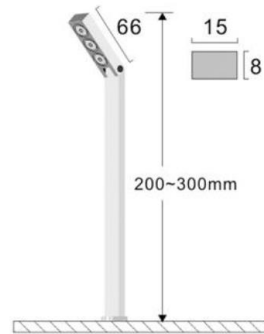

LED Showcase Lamp

Standard

Accessories

N/A

Features

Chrome

Black

Aluminum

Ø14mm

SPECIFICATIONS

Product Code		CL-993-X-HP-Y-927	CL-993-X-HP-Y-930	CL-993-X-HP-Y-940	CL-993-X-HP-Y-960
Luminaire	Finish (X)	Chorme	Black	Aluminum	
	Material	Aluminium & Steel			
	Reflector	-			
	Dimension : LxWxH(mm)	15 x 8 x 200-300(H)mm			
Light Source	Color Temperature (CCT)	2700K	3000K	4000K	6000K
	Color Rendering Index (CRI)	Ra≥90		Ra≥80	
	Luminous Flux	75lm / W			
Beam Angle	(Y)	110D			
Electrical	Input	Constant Current (350mA)			
	LED Power	3W			
Driver	Non-Dimmable	on / off			
	Dimmable	1-10V			
Protection	Protection Rating (IP)	IP20			
Accessories		-			

Ordering example : CL-993-C-HP-110D-927 (Chorem, 110D beam angle, Ra90, 2700K)