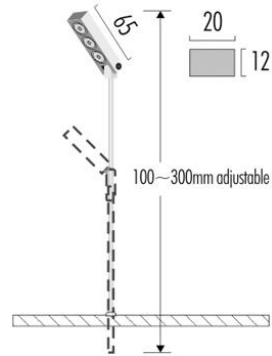

LED Showcase Lamp

Standard

Accessories

N/A

Features

ø11mm

Silver Sand

Adjustable

SPECIFICATIONS

Product Code		CL-999-X-HP-Y-927	CL-999-X-HP-Y-930	CL-999-X-HP-Y-940	CL-999-X-HP-Y-960
Luminaire	Finish (X)	Chorme	Black	Silver Sand	
	Material	Aluminium & Steel			
	Reflector	-			
	Dimension : LxWxH(mm)	12 x 20 x 100-300(H)mm (Adjustable)			
Light Source	Color Temperature (CCT)	2700K	3000K	4000K	6000K
	Color Rendering Index (CRI)	Ra≥90		Ra≥80	
	Luminous Flux	75lm / W			
Beam Angle	(Y)	110D			
Electrical	Input	Constant Current (350mA)			
	LED Power	3W			
Driver	Non-Dimmable	on / off			
	Dimmable	1-10V			
Protection	Protection Rating (IP)	IP20			
Accessories		-			

Ordering example : CL-999-C-HP-110D-927 (Chorme, 110D beam angle, Ra90, 2700K)