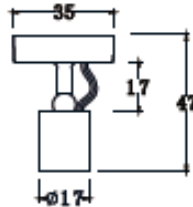

LED Showcase Lamp

Standard

Accessories

N/A

Features

SPECIFICATIONS

Product Code		CL-720T-MINI- X-HP-Y-927	CL-720T-MINI- X-HP-Y-930	CL-720T-MINI- X-HP-Y-940	CL-720T-MINI- X-HP-Y-960	
Luminaire	Finish (X)	Black	White	Aluminium		
	Material	Aluminium				
	Reflector	-				
	Dimension : LxWxH(mm)	Dia. 17 x 47(H)mm				
Light Source	Color Temperature (CCT)	2700K	3000K	4000K	6000K	
	Color Rendering Index (CRI)	Ra≥90		Ra≥80		
	Luminous Flux	75lm / W				
Beam Angle	(Y)	10D	20D	30D	45D	60D
Electrical	Input	24Vdc				
	LED Power	1W				
Driver	Non-Dimmable	on / off				
	Dimmable	-				
Protection	Protection Rating (IP)	IP20				
Accessories		-				

Ordering example : CL-720T-MINI-**B**-HP-**10D**-927 (Black, **10D** beam angle, Ra90, 2700K)

LED Showcase Lamp

Standard

Accessories

N/A

Features

SPECIFICATIONS

Product Code		CL-720C-X-HP-Y-927	CL-720C-X-HP-Y-930	CL-720C-X-HP-Y-940	CL-720C-X-HP-Y-960
Luminaire	Finish (X)	Black	White	Aluminium	
	Material	Aluminium			
	Reflector	-			
	Dimension : LxWxH(mm)	Dia. 31 x 75(H)mm			
Light Source	Color Temperature (CCT)	2700K	3000K	4000K	6000K
	Color Rendering Index (CRI)	Ra≥90		Ra≥80	
	Luminous Flux	75lm / W			
Beam Angle	(Y)	20D	40D	60D	
Electrical	Input	24Vdc			
	LED Power	3W			
Driver	Non-Dimmable	on / off			
	Dimmable	1-10V			
Protection	Protection Rating (IP)	IP20			
Accessories		-			

Adjustable

SPECIFICATIONS

Product Code		CL-901-X-HP-Y-830	CL-901-X-HP-Y-840	CL-901-X-HP-Y-860
Luminaire	Finish (X)	Chorme		
	Material	Aluminium & Steel		
	Reflector	-		
	Dimension : LxWxH(mm)	34 x 100-300(H)mm (Adjustable)		
Light Source	Color Temperature (CCT)	3000K	4000K	6000K
	Color Rendering Index (CRI)	Ra≥90		Ra≥80
	Luminous Flux	75lm / W		
Beam Angle	(Y)	20D	40D	60D
Electrical	Input	Constant Current (350mA)		
	LED Power	2W		
Driver	Non-Dimmable	on / off		
	Dimmable	1-10V		
Protection	Protection Rating (IP)	IP44		
Accessories		-		