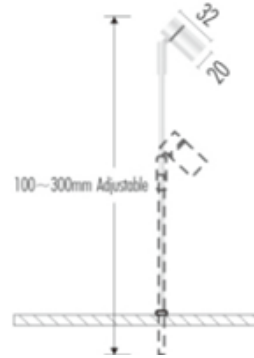

LED Showcase Lamp

Standard

Accessories

N/A

Features

Ø11mm

Chrome

Adjustable

SPECIFICATIONS

Product Code		CL-902S3-X-HP-Y-927	CL-902S3-X-HP-Y-930	CL-902S3-X-HP-Y-940	CL-902S3-X-HP-Y-960
Luminaire	Finish (X)	Chorme			
	Material	Aluminium & Steel			
	Reflector	-			
	Dimension : LxWxH(mm)	20 x 32 x 100-300(H)mm (Adjustable)			
Light Source	Color Temperature (CCT)	2700K	3000K	4000K	6000K
	Color Rendering Index (CRI)	Ra≥90		Ra≥80	
	Luminous Flux	75lm / W			
Beam Angle	(Y)	20D	40D	60D	
Electrical	Input	24Vdc			
	LED Power	1W			
Driver	Non-Dimmable	on / off			
	Dimmable	1-10V			
Protection	Protection Rating (IP)	IP44			
Accessories		-			

Ordering example : CL-902S3-C-HP-20D-927 (Chorme, 20D beam angle, Ra90, 2700K)