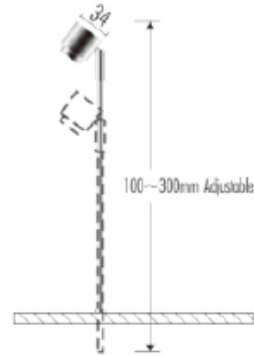

LED Showcase Lamp

Standard

Accessories

N/A

Features

Ø11mm

Chrome

Adjustable

SPECIFICATIONS

Product Code		CL-901-X-HP-Y-830	CL-901-X-HP-Y-840	CL-901-X-HP-Y-860
Luminaire	Finish (X)	Chorme		
	Material	Aluminium & Steel		
	Reflector	-		
	Dimension : LxWxH(mm)	34 x 100-300(H)mm (Adjustable)		
Light Source	Color Temperature (CCT)	3000K	4000K	6000K
	Color Rendering Index (CRI)	Ra≥90		Ra≥80
	Luminous Flux	75lm / W		
Beam Angle	(Y)	20D	40D	60D
Electrical	Input	Constant Current (350mA)		
	LED Power	2W		
Driver	Non-Dimmable	on / off		
	Dimmable	1-10V		
Protection	Protection Rating (IP)	IP44		
Accessories		-		

Ordering example : CL-901-C-HP-20D-930 (Chorme, 20D beam angle, Ra90, 3000K)