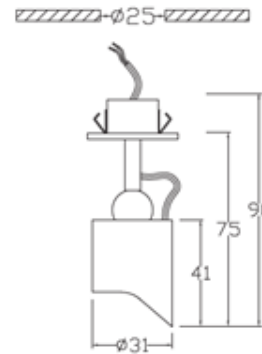

LED Showcase Lamp

Standard

Accessories

N/A

Features

SPECIFICATIONS

Product Code		CL-720T-MINI- X-HP-Y-927	CL-720T-MINI- X-HP-Y-930	CL-720T-MINI- X-HP-Y-940	CL-720T-MINI- X-HP-Y-960	
Luminaire	Finish (X)	Black	White	Aluminium		
	Material	Aluminium				
	Reflector	-				
	Dimension : LxWxH(mm)	Dia. 17 x 47(H)mm				
Light Source	Color Temperature (CCT)	2700K	3000K	4000K	6000K	
	Color Rendering Index (CRI)	Ra≥90		Ra≥80		
	Luminous Flux	75lm / W				
Beam Angle	(Y)	10D	20D	30D	45D	60D
Electrical	Input	24Vdc				
	LED Power	1W				
Driver	Non-Dimmable	on / off				
	Dimmable	-				
Protection	Protection Rating (IP)	IP20				
Accessories		-				

Ordering example : CL-720T-MINI-**B**-HP-**10D**-927 (Black, **10D** beam angle, Ra90, 2700K)

LED Showcase Lamp

Standard

Accessories

N/A

Features

SPECIFICATIONS

Product Code		CL-720C-X-HP-Y-927	CL-720C-X-HP-Y-930	CL-720C-X-HP-Y-940	CL-720C-X-HP-Y-960
Luminaire	Finish (X)	Black	White	Aluminium	
	Material	Aluminium			
	Reflector	-			
	Dimension : LxWxH(mm)	Dia. 31 x 75(H)mm			
Light Source	Color Temperature (CCT)	2700K	3000K	4000K	6000K
	Color Rendering Index (CRI)	Ra≥90		Ra≥80	
	Luminous Flux	75lm / W			
Beam Angle	(Y)	20D	40D	60D	
Electrical	Input	24Vdc			
	LED Power	3W			
Driver	Non-Dimmable	on / off			
	Dimmable	1-10V			
Protection	Protection Rating (IP)	IP20			
Accessories		-			

Adjustable

SPECIFICATIONS

Product Code		CL-901-X-HP-Y-830	CL-901-X-HP-Y-840	CL-901-X-HP-Y-860
Luminaire	Finish (X)	Chorme		
	Material	Aluminium & Steel		
	Reflector	-		
	Dimension : LxWxH(mm)	34 x 100-300(H)mm (Adjustable)		
Light Source	Color Temperature (CCT)	3000K	4000K	6000K
	Color Rendering Index (CRI)	Ra≥90		Ra≥80
	Luminous Flux	75lm / W		
Beam Angle	(Y)	20D	40D	60D
Electrical	Input	Constant Current (350mA)		
	LED Power	2W		
Driver	Non-Dimmable	on / off		
	Dimmable	1-10V		
Protection	Protection Rating (IP)	IP44		
Accessories		-		