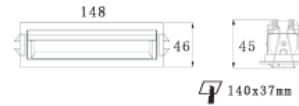

Linear Pro Series

Standard

Accessories

Features

N/A

WHITE
BLACK

SPECIFICATIONS

Product Code		CL-147WW-X-COB-Y-927	CL-147WW-X-COB-Y-930	CL-147WW-X-COB-Y-940
Luminaire	Finish (X)	White		Black
	Material	Aluminium		
	Reflector	-		
	Dimension : LxWxH(mm)	148 x 46 x 45 (H)mm	280 x 46 x 45 (H)mm	413 x 46 x 45 (H)mm
Light Source	Color Temperature (CCT)	2700K	3000K	4000K
	Color Rendering Index (CRI)	Ra≥90		Ra≥80
	Luminous Flux	100lm / W		
Beam Angle	(Y)	WallWasher		
Electrical	Input	Constant Current (350-700mA)		
	LED Power	12W	22W	35W
Driver	Non-Dimmable	on / off		
	Dimmable	TRIAC	1-10V	DALI
Protection	Protection Rating (IP)	IP20		
Accessories		-		

Ordering example : CL-147WW-**W**-COB-**W**-927 (White, WallWasher, Ra90, 2700K)