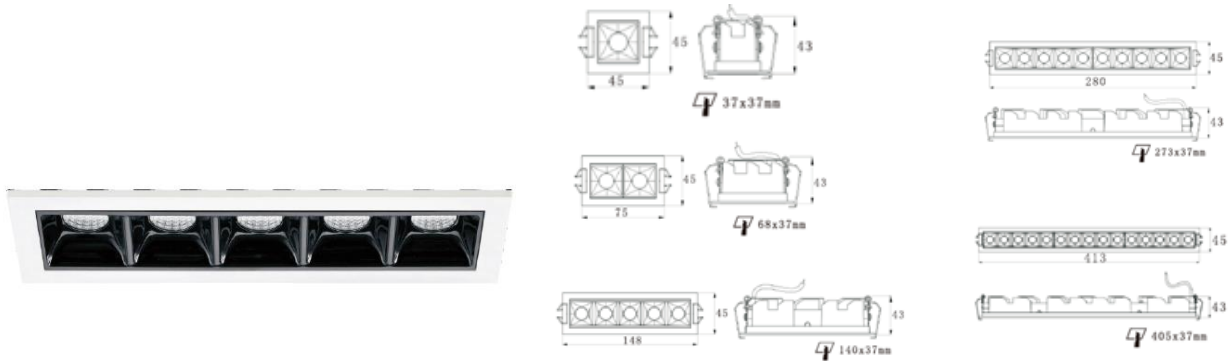

Linear Pro Series

Standard

Accessories

N/A

Features

SPECIFICATIONS

Product Code		CL-147-X-COB-Y-927	CL-147-X-COB-Y-930	CL-147-X-COB-Y-935	CL-147-X-COB-Y-940	
Luminaire	Finish (X)	White		Black		
	Material	Aluminium				
	Reflector	-				
	Dimension : LxWxH(mm)	45(L) x 45(W) x 43(H)mm Length: 45(L), 75(L), 148(L), 280(L), 405(L)mm				
Light Source	Color Temperature (CCT)	2700K	3000K	3500K	4000K	
	Color Rendering Index (CRI)	Ra≥90		Ra≥80		
	Luminous Flux	100lm / W				
Beam Angle	(Y)	15D	30D	45D		
Electrical	Input	Constant Current (350-700mA)				
	LED Power	3W	6W	12W	22W	35W
Driver	Non-Dimmable	on / off				
	Dimmable	TRIAC	1-10V	DALI		
Protection	Protection Rating (IP)	IP20				
Accessories		-				

Ordering example : CL-147-W-COB-15D-927 (White, 15D beam angle, Ra90, 2700K)