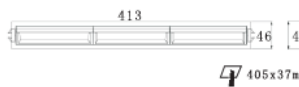

Linear Pro Series

Standard

Accessories

Features

N/A

WHITE
BLACK

SPECIFICATIONS

Product Code		CL-147WW-X-COB-Y-927	CL-147WW-X-COB-Y-930	CL-147WW-X-COB-Y-940
Luminaire	Finish (X)	White		Black
	Material	Aluminium		
	Reflector	-		
	Dimension : LxWxH(mm)	148 x 46 x 45 (H)mm	280 x 46 x 45 (H)mm	413 x 46 x 45 (H)mm
Light Source	Color Temperature (CCT)	2700K	3000K	4000K
	Color Rendering Index (CRI)	Ra≥90		Ra≥80
	Luminous Flux	100lm / W		
Beam Angle	(Y)	WallWasher		
Electrical	Input	Constant Current (350-700mA)		
	LED Power	12W	22W	35W
Driver	Non-Dimmable	on / off		
	Dimmable	TRIAC	1-10V	DALI
Protection	Protection Rating (IP)	IP20		
Accessories		-		

Ordering example : CL-147WW-**W**-COB-**W**-927 (White, WallWasher, Ra90, 2700K)