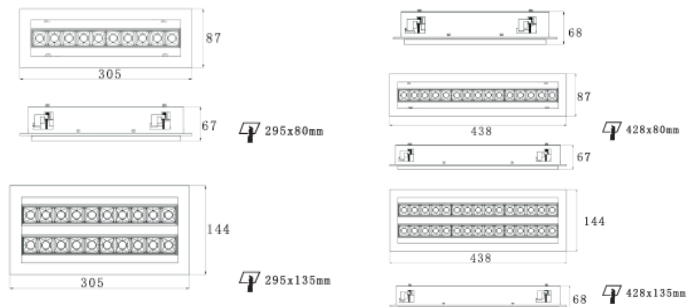

Linear Pro Series

Standard

Accessories

N/A

Features

○ WHITE
● BLACK

SPECIFICATIONS

Product Code		CL-147WW-RA-X-COB-Y-927	CL-147WW-RA-X-COB-Y-930	CL-147WW-RA-X-COB-Y-935	CL-147WW-RA-X-COB-Y-940
Luminaire	Finish (X)	White		Black	
	Material	Aluminium			
	Reflector	-			
	Dimension : LxWxH(mm)	305 x 87x 67(H)mm	305 x 144 x 68(H)mm	438 x 87 x 67(H)mm	438 x 144 x 68(H)mm
Light Source	Color Temperature (CCT)	2700K	3000K	3500K	4000K
	Color Rendering Index (CRI)	Ra≥90		Ra≥80	
	Luminous Flux	100lm / W			
Beam Angle	(Y)	15D	30D	45D	
Electrical	Input	Constant Current (350-700mA)			
	LED Power	22 W	2 x 22W	35 W	2 x 35W
Driver	Non-Dimmable	on / off			
	Dimmable	TRIAC	1-10V	DALI	
Protection	Protection Rating (IP)	IP20			
Accessories		-			

Ordering example : CL-147WW-RA-W-COB-15D-927 (White, 15D beam angle, Ra90, 2700K)