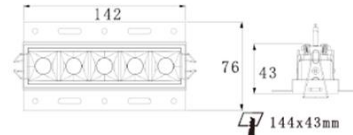

Linear Pro Series

Standard

Accessories

N/A

Features

○ WHITE
● BLACK

SPECIFICATIONS

Product Code		CL-147-TL-X-COB- Y-927	CL-147-TL-X-COB- Y-930	CL-147-TL-X-COB- Y-935	CL-147-TL-X-COB- Y-940
Luminaire	Finish (X)	White		Black	
	Material	Aluminium			
	Reflector	-			
	Dimension : LxWxH(mm)	142 x 76 x 43(H)mm	275 x 76 x 43(H)mm	408 x 76 x 43(H)mm	
Light Source	Color Temperature (CCT)	2700K	3000K	3500K	4000K
	Color Rendering Index (CRI)	Ra≥90		Ra≥80	
	Luminous Flux	100lm / W			
Beam Angle	(Y)	15D	30D	45D	
Electrical	Input	Constant Current (350-700mA)			
	LED Power	12W	22W	35W	
Driver	Non-Dimmable	on / off			
	Dimmable	TRIAC	1-10V	DALI	
Protection	Protection Rating (IP)	IP20			
Accessories		-			

Ordering example : CL-147-TL-W-COB-15D-927 (White, 15D beam angle, Ra90, 2700K)