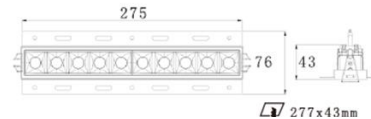

Linear Pro Series

Standard

Accessories

N/A

Features

○ WHITE
● BLACK

SPECIFICATIONS

Product Code		CL-147-TL-X-COB- Y-927	CL-147-TL-X-COB- Y-930	CL-147-TL-X-COB- Y-935	CL-147-TL-X-COB- Y-940
Luminaire	Finish (X)	White		Black	
	Material	Aluminium			
	Reflector	-			
	Dimension : LxWxH(mm)	142 x 76 x 43(H)mm	275 x 76 x 43(H)mm	408 x 76 x 43(H)mm	
Light Source	Color Temperature (CCT)	2700K	3000K	3500K	4000K
	Color Rendering Index (CRI)	Ra≥90		Ra≥80	
	Luminous Flux	100lm / W			
Beam Angle	(Y)	15D	30D	45D	
Electrical	Input	Constant Current (350-700mA)			
	LED Power	12W	22W	35W	
Driver	Non-Dimmable	on / off			
	Dimmable	TRIAC	1-10V	DALI	
Protection	Protection Rating (IP)	IP20			
Accessories		-			

Ordering example : CL-147-TL-W-COB-15D-927 (White, 15D beam angle, Ra90, 2700K)