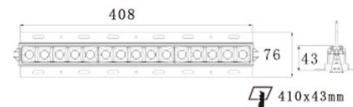

Linear Pro Series

Standard

Accessories

N/A

Features

○ WHITE
● BLACK

SPECIFICATIONS

Product Code		CL-147-TL-X-COB- Y-927	CL-147-TL-X-COB- Y-930	CL-147-TL-X-COB- Y-935	CL-147-TL-X-COB- Y-940
Luminaire	Finish (X)	White		Black	
	Material	Aluminium			
	Reflector	-			
	Dimension : LxWxH(mm)	142 x 76 x 43(H)mm	275 x 76 x 43(H)mm	408 x 76 x 43(H)mm	
Light Source	Color Temperature (CCT)	2700K	3000K	3500K	4000K
	Color Rendering Index (CRI)	Ra≥90		Ra≥80	
	Luminous Flux	100lm / W			
Beam Angle	(Y)	15D	30D	45D	
Electrical	Input	Constant Current (350-700mA)			
	LED Power	12W	22W	35W	
Driver	Non-Dimmable	on / off			
	Dimmable	TRIAC	1-10V	DALI	
Protection	Protection Rating (IP)	IP20			
Accessories		-			

Ordering example : CL-147-TL-W-COB-15D-927 (White, 15D beam angle, Ra90, 2700K)