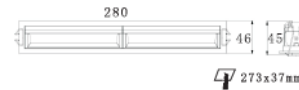

Linear Pro Series

Standard

Accessories

Features

N/A

WHITE
BLACK

SPECIFICATIONS

Product Code		CL-147WW-X-COB-Y-927	CL-147WW-X-COB-Y-930	CL-147WW-X-COB-Y-940
Luminaire	Finish (X)	White		Black
	Material	Aluminium		
	Reflector	-		
	Dimension : LxWxH(mm)	148 x 46 x 45 (H)mm	280 x 46 x 45 (H)mm	413 x 46 x 45 (H)mm
Light Source	Color Temperature (CCT)	2700K	3000K	4000K
	Color Rendering Index (CRI)	Ra≥90		Ra≥80
	Luminous Flux	100lm / W		
Beam Angle	(Y)	WallWasher		
Electrical	Input	Constant Current (350-700mA)		
	LED Power	12W	22W	35W
Driver	Non-Dimmable	on / off		
	Dimmable	TRIAC	1-10V	DALI
Protection	Protection Rating (IP)	IP20		
Accessories		-		

Ordering example : CL-147WW-**W**-COB-**W**-927 (White, WallWasher, Ra90, 2700K)