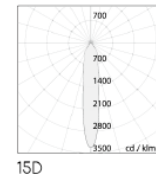

ALTA Fixed Recessed LED Downlight

Standard

Accessories

Features

SPECIFICATIONS

Product Code		ALTA-23WF-X-Y-927	ALTA-23WF-X-Y-930	ALTA-23WF-X-Y-940	ALTA-23WF-X-Y-850
Luminaire	Finish (X)	White		Black	
	Material	Aluminium			
	Reflector	Chorme PC			
	Dimension : LxWxH(mm)	Dia. 136 x 120(H)mm			
Light Source	Color Temperature (CCT)	2700K	3000K	4000K	5000K
	Color Rendering Index (CRI)	Ra>90			Ra>80
	Luminous Flux	2797-3523lm			
Beam Angle	(Y)	15D	25D	40D	
Electrical	Input	Constant Current (700mA)			
	LED Power	23.4W			
Driver	Non-Dimmable	on / off			
	Dimmable	TRIAC	1-10V	DALI	
Protection	Protection Rating (IP)	IP20			
Accessories		Honeycomb		Frostlen	

Ordering example : ALTA-23WF-W-15D-927 (White trim, 15D beam angle, Ra90, 2700K)