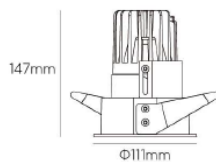

ALTA Adjustable Recessed LED Downlight

Standard

Accessories

Features

SPECIFICATIONS

Product Code		ALTA-25WA-X-Y-927	ALTA-25WA-X-Y-930	ALTA-25WA-X-Y-935	ALTA-25WA-X-Y-940
Luminaire	Finish (X)	White		Black	
	Material	Aluminium			
	Reflector	Aluminium			
	Dimension : LxWxH(mm)	Dia. 111 x 147(H)mm			
Light Source	Color Temperature (CCT)	2700K	3000K	3500K	4000K
	Color Rendering Index (CRI)	Ra>90			
	Luminous Flux	2375-2646lm			
Beam Angle	(Y)	17D	30D	45D	
Electrical	Input	Constant Current (700mA)			
	LED Power	25.5W			
Driver	Non-Dimmable	on / off			
	Dimmable	TRIAC	1-10V	DALI	
Protection	Protection Rating (IP)	IP20			
Accessories		Honeycomb		Frostlen	

Ordering example : ALTA-25WA-W-17D-927 (White trim, 17D beam angle, Ra90, 2700K)