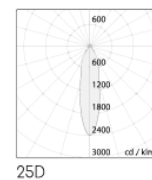

ALTA Adjustable Recessed LED Downlight