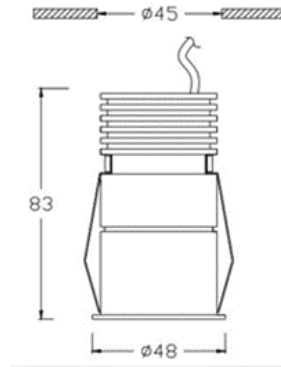

Fixed Recessed LED Downlight

Standard

Accessories

N/A

Features

SPECIFICATIONS

Product Code		CL-48-83-X-COB -Y-827	CL-48-83-X-COB -Y-830	CL-48-83-X-COB -Y-840	CL-48-83-X-COB -Y-850
Luminaire	Finish (X)	White		Black	
	Material	Aluminium			
	Reflector	-			
	Dimension : LxWxH(mm)	Dia. 48 x 83(H)mm			
Light Source	Color Temperature (CCT)	2700K	3000K	4000K	5000K
	Color Rendering Index (CRI)	Ra≥90		Ra≥80	
	Luminous Flux	1200lm			
Beam Angle	(Y)	13D	23D	60D	
Electrical	Input	Constant Current (350mA)			
	LED Power	10W			
Driver	Non-Dimmable	on / off			
	Dimmable	TRIAC	1-10V	DALI	
Protection	Protection Rating (IP)	IP65			
Accessories		-			

Ordering example : CL-48-83-W-COB-13D-827 (White, 13D Beam Angle, Ra80, 2700K)