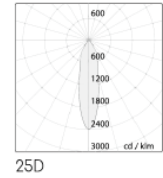

ALTA Adjustable Recessed LED Downlight

Standard

Accessories

Features

SPECIFICATIONS

Product Code		ALTA-23WA-X- Y-927	ALTA-23WA-X- Y-930	ALTA-23WA-X- Y-940	ALTA-23WA-X- Y-850
Luminaire	Finish (X)	White		Black	
	Material	Aluminium			
	Reflector	Chorme PC			
	Dimension : LxWxH(mm)	Dia. 136 x 129(H)mm			
Light Source	Color Temperature (CCT)	2700K	3000K	4000K	5000K
	Color Rendering Index (CRI)	Ra>90			Ra>80
	Luminous Flux	2797-3523lm			
Beam Angle	(Y)	15D	25D	40D	
Electrical	Input	Constant Current (700mA)			
	LED Power	23.4W			
Driver	Non-Dimmable	on / off			
	Dimmable	TRIAC	1-10V	DALI	
Protection	Protection Rating (IP)	IP20			
Accessories		Honeycomb		Frostlen	

Ordering example : ALTA-23WA-W-15D-927 (White trim, 15D beam angle, Ra90, 2700K)