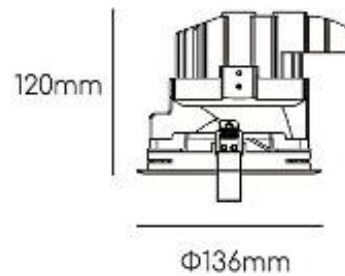

ALTA Fixed Recessed LED Downlight

Standard

Accessories

Features

SPECIFICATIONS

Product Code		ALTA-23WW-X- Y-927	ALTA-23WW-X- Y-930	ALTA-23WW-X- Y-940	ALTA-23WW-X- Y-850
Luminaire	Finish (X)	White		Black	
	Material	Aluminium			
	Reflector	Chorme PC			
	Dimension : LxWxH(mm)	Dia. 136 x 120(H)mm			
Light Source	Color Temperature (CCT)	2700K	3000K	4000K	5000K
	Color Rendering Index (CRI)	Ra>90			Ra>80
	Luminous Flux	2797-3523lm			
Beam Angle	(Y)	Wall Washer			
Electrical	Input	Constant Current (700mA)			
	LED Power	23.4W			
Driver	Non-Dimmable	on / off			
	Dimmable	TRIAC	1-10V	DALI	
Protection	Protection Rating (IP)	IP20			
Accessories		Honeycomb		Frostlen	

Ordering example : ALTA-23WW-**W-W**-927 (**W**hite trim, **W**all Washer, Ra90, 2700K)