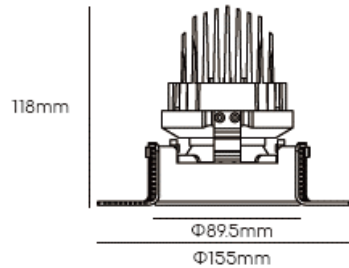

ALTA Fixed Recessed LED Downlight

Standard

Accessories

Features

SPECIFICATIONS

Product Code		ALTA-17WTF-X-Y-927	ALTA-17WTF-X-Y-930	ALTA-17WTF-X-Y-940	ALTA-17WTF-X-Y-850
Luminaire	Finish (X)	White		Black	
	Material	Aluminium			
	Reflector	Chorme PC			
	Dimension : LxWxH(mm)	Dia. 155 x 118(H)mm			
Light Source	Color Temperature (CCT)	2700K	3000K	4000K	5000K
	Color Rendering Index (CRI)	Ra>90			Ra>80
	Luminous Flux	1921-2421lm			
Beam Angle	(Y)	15D	25D	40D	
Electrical	Input	Constant Current (500mA)			
	LED Power	17.5W			
Driver	Non-Dimmable	on / off			
	Dimmable	TRIAC	1-10V	DALI	
Protection	Protection Rating (IP)	IP20		IP44	
Accessories		Honeycomb		Frostlen	

Ordering example : ALTA-17WTF-**W-15D**-927 (**W**hite, **15D** beam angle, Ra90, 2700K)