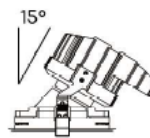

ALTA Adjustable Recessed LED Downlight