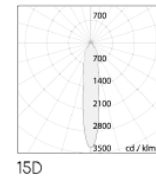

ALTA Fixed Recessed LED Downlight

Standard

Accessories

Features

SPECIFICATIONS

Product Code		ALTA-17WTF-X-Y-927	ALTA-17WTF-X-Y-930	ALTA-17WTF-X-Y-940	ALTA-17WTF-X-Y-850
Luminaire	Finish (X)	White		Black	
	Material	Aluminium			
	Reflector	Chorme PC			
	Dimension : LxWxH(mm)	Dia. 155 x 118(H)mm			
Light Source	Color Temperature (CCT)	2700K	3000K	4000K	5000K
	Color Rendering Index (CRI)	Ra>90			Ra>80
	Luminous Flux	1921-2421lm			
Beam Angle	(Y)	15D	25D	40D	
Electrical	Input	Constant Current (500mA)			
	LED Power	17.5W			
Driver	Non-Dimmable	on / off			
	Dimmable	TRIAC	1-10V	DALI	
Protection	Protection Rating (IP)	IP20		IP44	
Accessories		Honeycomb		Frostlen	

Ordering example : ALTA-17WTF-**W-15D**-927 (**W**hite, **15D** beam angle, Ra90, 2700K)