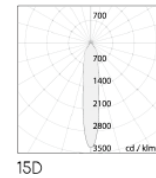

ALTA Adjustable Recessed LED Downlight

Standard

Accessories

Features

SPECIFICATIONS

Product Code		ALTA-23WA-X- Y-927	ALTA-23WA-X- Y-930	ALTA-23WA-X- Y-940	ALTA-23WA-X- Y-850
Luminaire	Finish (X)	White		Black	
	Material	Aluminium			
	Reflector	Chorme PC			
	Dimension : LxWxH(mm)	Dia. 136 x 129(H)mm			
Light Source	Color Temperature (CCT)	2700K	3000K	4000K	5000K
	Color Rendering Index (CRI)	Ra>90			Ra>80
	Luminous Flux	2797-3523lm			
Beam Angle	(Y)	15D	25D	40D	
Electrical	Input	Constant Current (700mA)			
	LED Power	23.4W			
Driver	Non-Dimmable	on / off			
	Dimmable	TRIAC	1-10V	DALI	
Protection	Protection Rating (IP)	IP20			
Accessories		Honeycomb		Frostlen	

Ordering example : ALTA-23WA-W-15D-927 (White trim, 15D beam angle, Ra90, 2700K)