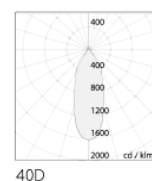

ALTA Adjustable Recessed LED Downlight