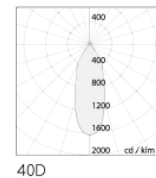

ALTA Fixed Recessed LED Downlight

Standard

Accessories

Features

SPECIFICATIONS

Product Code		ALTA-17WTF-X-Y-927	ALTA-17WTF-X-Y-930	ALTA-17WTF-X-Y-940	ALTA-17WTF-X-Y-850
Luminaire	Finish (X)	White		Black	
	Material	Aluminium			
	Reflector	Chorme PC			
	Dimension : LxWxH(mm)	Dia. 155 x 118(H)mm			
Light Source	Color Temperature (CCT)	2700K	3000K	4000K	5000K
	Color Rendering Index (CRI)	Ra>90			Ra>80
	Luminous Flux	1921-2421lm			
Beam Angle	(Y)	15D	25D	40D	
Electrical	Input	Constant Current (500mA)			
	LED Power	17.5W			
Driver	Non-Dimmable	on / off			
	Dimmable	TRIAC	1-10V	DALI	
Protection	Protection Rating (IP)	IP20		IP44	
Accessories		Honeycomb		Frostlen	

Ordering example : ALTA-17WTF-**W-15D**-927 (**W**hite, **15D** beam angle, Ra90, 2700K)