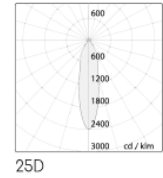

ALTA Fixed Recessed LED Downlight

118mm

Φ99.5mm

15D

25D

40D

Standard

Accessories

Features

SPECIFICATIONS

Product Code		ALTA-17WPF-X- Y-927	ALTA-17WPF-X- Y-930	ALTA-17WPF-X- Y-940	ALTA-17WPF-X- Y-850
Luminaire	Finish (X)	White			Black
	Material	Aluminium			
	Reflector	Chorme PC			
	Dimension : LxWxH(mm)	Dia. 99.5 x 118(H)mm			
Light Source	Color Temperature (CCT)	2700K	3000K	4000K	5000K
	Color Rendering Index (CRI)	Ra>90			Ra>80
	Luminous Flux	1921-2421lm			
Beam Angle	(Y)	15D	25D	40D	
Electrical	Input	Constant Current (500mA)			
	LED Power	17.5W			
Driver	Non-Dimmable	on / off			
	Dimmable	TRIAC	1-10V	DALI	
Protection	Protection Rating (IP)	IP20		IP44	
Accessories		Honeycomb		Frostlen	

Ordering example : ALTA-17WPF-W-15D-927 (White trim, 15D beam angle, Ra90, 2700K)