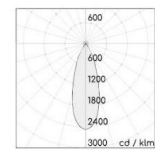

40D

60D

Standard

Accessories

Features