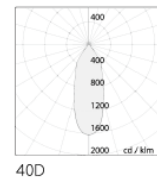

ALTA Adjustable Recessed LED Downlight

Standard

Accessories

Features

SPECIFICATIONS

Product Code		ALTA-23WA-X- Y-927	ALTA-23WA-X- Y-930	ALTA-23WA-X- Y-940	ALTA-23WA-X- Y-850
Luminaire	Finish (X)	White		Black	
	Material	Aluminium			
	Reflector	Chorme PC			
	Dimension : LxWxH(mm)	Dia. 136 x 129(H)mm			
Light Source	Color Temperature (CCT)	2700K	3000K	4000K	5000K
	Color Rendering Index (CRI)	Ra>90			Ra>80
	Luminous Flux	2797-3523lm			
Beam Angle	(Y)	15D	25D	40D	
Electrical	Input	Constant Current (700mA)			
	LED Power	23.4W			
Driver	Non-Dimmable	on / off			
	Dimmable	TRIAC	1-10V	DALI	
Protection	Protection Rating (IP)	IP20			
Accessories		Honeycomb		Frostlen	

Ordering example : ALTA-23WA-W-15D-927 (White trim, 15D beam angle, Ra90, 2700K)