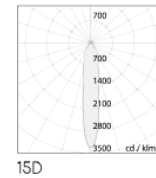

ALTA Adjustable Recessed LED Downlight

127mm

Ø99.5mm

15D

25D

40D

Standard

Accessories

Features

SPECIFICATIONS

Product Code		ALTA-17WPA-X-Y-927	ALTA-17WPA-X-Y-930	ALTA-17WPA-X-Y-940	ALTA-17WPA-X-Y-850
Luminaire	Finish (X)	White		Black	
	Material	Aluminium			
	Reflector	Chorme PC			
	Dimension : LxWxH(mm)	Dia. 99.5 x 127(H)mm			
Light Source	Color Temperature (CCT)	2700K	3000K	4000K	5000K
	Color Rendering Index (CRI)	Ra>90			Ra>80
	Luminous Flux	1921-2421lm			
Beam Angle	(Y)	15D	25D	40D	
Electrical	Input	Constant Current (500mA)			
	LED Power	17.5W			
Driver	Non-Dimmable	on / off			
	Dimmable	TRIAC	1-10V	DALI	
Protection	Protection Rating (IP)	IP20		IP44	
Accessories		Honeycomb		Frostlen	

Ordering example : ALTA-17WPA-W-15D-927 (White trim, 15D beam angle, Ra90, 2700K)