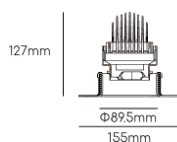

ALTA Adjustable Recessed LED Downlight