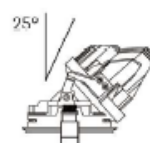

ALTA Adjustable Recessed LED Downlight