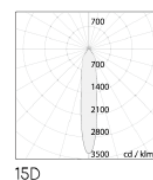

ALTA Adjustable Recessed LED Downlight