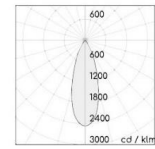

AYSE Fixed Recessed LED Downlight

40D