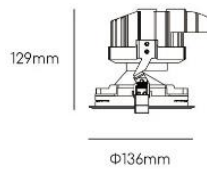

ALTA Adjustable Recessed LED Downlight

Standard

Accessories

Features

SPECIFICATIONS

Product Code		ALTA-23WA-X- Y-927	ALTA-23WA-X- Y-930	ALTA-23WA-X- Y-940	ALTA-23WA-X- Y-850
Luminaire	Finish (X)	White		Black	
	Material	Aluminium			
	Reflector	Chorme PC			
	Dimension : LxWxH(mm)	Dia. 136 x 129(H)mm			
Light Source	Color Temperature (CCT)	2700K	3000K	4000K	5000K
	Color Rendering Index (CRI)	Ra>90			Ra>80
	Luminous Flux	2797-3523lm			
Beam Angle	(Y)	15D	25D	40D	
Electrical	Input	Constant Current (700mA)			
	LED Power	23.4W			
Driver	Non-Dimmable	on / off			
	Dimmable	TRIAC	1-10V	DALI	
Protection	Protection Rating (IP)	IP20			
Accessories		Honeycomb		Frostlen	

Ordering example : ALTA-23WA-W-15D-927 (White trim, 15D beam angle, Ra90, 2700K)