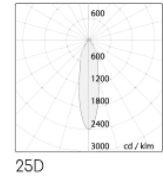

ALTA Fixed Recessed LED Downlight

Standard

Accessories

Features

SPECIFICATIONS

Product Code		ALTA-17WTF-X-Y-927	ALTA-17WTF-X-Y-930	ALTA-17WTF-X-Y-940	ALTA-17WTF-X-Y-850
Luminaire	Finish (X)	White		Black	
	Material	Aluminium			
	Reflector	Chorme PC			
	Dimension : LxWxH(mm)	Dia. 155 x 118(H)mm			
Light Source	Color Temperature (CCT)	2700K	3000K	4000K	5000K
	Color Rendering Index (CRI)	Ra>90			Ra>80
	Luminous Flux	1921-2421lm			
Beam Angle	(Y)	15D	25D	40D	
Electrical	Input	Constant Current (500mA)			
	LED Power	17.5W			
Driver	Non-Dimmable	on / off			
	Dimmable	TRIAC	1-10V	DALI	
Protection	Protection Rating (IP)	IP20		IP44	
Accessories		Honeycomb		Frostlen	

Ordering example : ALTA-17WTF-**W-15D**-927 (**W**hite, **15D** beam angle, Ra90, 2700K)