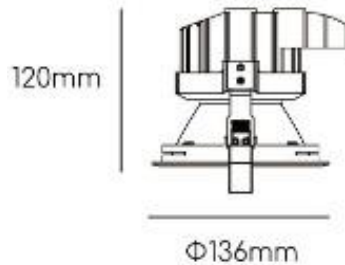

ALTA Fixed Recessed LED Downlight

Standard

Accessories

Features

SPECIFICATIONS

Product Code		ALTA-23WF-X-Y-927	ALTA-23WF-X-Y-930	ALTA-23WF-X-Y-940	ALTA-23WF-X-Y-850
Luminaire	Finish (X)	White		Black	
	Material	Aluminium			
	Reflector	Chorme PC			
	Dimension : LxWxH(mm)	Dia. 136 x 120(H)mm			
Light Source	Color Temperature (CCT)	2700K	3000K	4000K	5000K
	Color Rendering Index (CRI)	Ra>90			Ra>80
	Luminous Flux	2797-3523lm			
Beam Angle	(Y)	15D	25D	40D	
Electrical	Input	Constant Current (700mA)			
	LED Power	23.4W			
Driver	Non-Dimmable	on / off			
	Dimmable	TRIAC	1-10V	DALI	
Protection	Protection Rating (IP)	IP20			
Accessories		Honeycomb		Frostlen	

Ordering example : ALTA-23WF-W-15D-927 (White trim, 15D beam angle, Ra90, 2700K)