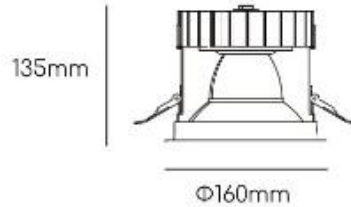

AYSE Fixed Recessed LED Downlight

Standard

Accessories

Features

SPECIFICATIONS

Product Code		AYSE-17WF-X-Y-927	AYSE-17WF-X-Y-930	AYSE-17WF-X-Y-940	AYSE-17WF-X-Y-850
Luminaire	Finish (X)	White		Black	
	Material	Aluminium			
	Reflector	Aluminium			
	Dimension : LxWxH(mm)	Dia. 160 x 135(H)mm			
Light Source	Color Temperature (CCT)	2700K	3000K	4000K	5000K
	Color Rendering Index (CRI)	Ra>90			Ra>80
	Luminous Flux	2062-2597lm			
Beam Angle	(Y)	40D		60D	
Electrical	Input	Constant Current (500mA)			
	LED Power	16.8W			
Driver	Non-Dimmable	on / off			
	Dimmable	TRIAC	1-10V	DALI	
Protection	Protection Rating (IP)	IP20		IP44	
Accessories		Honeycomb		Frostlen	

Ordering example : AYSE-17WF-W-40D-927 (White trim, 40D beam angle, Ra90, 2700K)