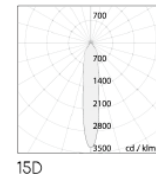

ALTA Fixed Recessed LED Downlight

118mm

Φ99.5mm

15D

25D

40D

Standard

Accessories

Features

SPECIFICATIONS

Product Code		ALTA-17WPF-X- Y-927	ALTA-17WPF-X- Y-930	ALTA-17WPF-X- Y-940	ALTA-17WPF-X- Y-850
Luminaire	Finish (X)	White			Black
	Material	Aluminium			
	Reflector	Chorme PC			
	Dimension : LxWxH(mm)	Dia. 99.5 x 118(H)mm			
Light Source	Color Temperature (CCT)	2700K	3000K	4000K	5000K
	Color Rendering Index (CRI)	Ra>90			Ra>80
	Luminous Flux	1921-2421lm			
Beam Angle	(Y)	15D	25D	40D	
Electrical	Input	Constant Current (500mA)			
	LED Power	17.5W			
Driver	Non-Dimmable	on / off			
	Dimmable	TRIAC	1-10V	DALI	
Protection	Protection Rating (IP)	IP20		IP44	
Accessories		Honeycomb		Frostlen	

Ordering example : ALTA-17WPF-W-15D-927 (White trim, 15D beam angle, Ra90, 2700K)