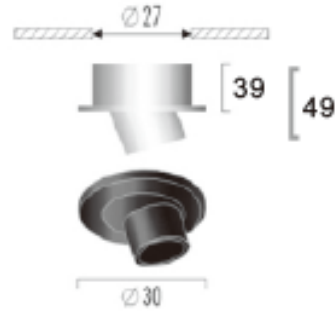

## LED Showcase Lamp

Standard

N/A

Accessories

N/A

Features

ø27mm

Aluminum  
Black

### SPECIFICATIONS

Product Code		CL-839-X-HP-Y-927	CL-839-X-HP-Y-930	CL-839-X-HP-Y-940	CL-839-X-HP-Y-960
Luminaire	Finish (X)	Black		Aluminum	
	Material	Aluminium			
	Reflector	-			
	Dimension : LxWxH(mm)	Dia. 30 x 49(H)mm			
Light Source	Color Temperature (CCT)	2700K	3000K	4000K	6000K
	Color Rendering Index (CRI)	Ra≥90		Ra≥80	
	Luminous Flux	75lm / W			
Beam Angle	(Y)	15D	30D	45D	60D
Electrical	Input	24Vdc			
	LED Power	1W			
Driver	Non-Dimmable	on / off			
	Dimmable	-			
Protection	Protection Rating (IP)	IP20			
Accessories		-			

Ordering example : CL-839-B-HP-15D-927 (Black, 15D beam angle, Ra90, 2700K)