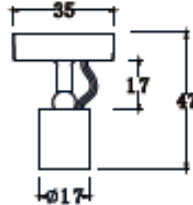

LED Showcase Lamp

Standard

Accessories

N/A

Features

SPECIFICATIONS

Product Code		CL-720T-MINI- X-HP-Y-927	CL-720T-MINI- X-HP-Y-930	CL-720T-MINI- X-HP-Y-940	CL-720T-MINI- X-HP-Y-960	
Luminaire	Finish (X)	Black	White	Aluminium		
	Material	Aluminium				
	Reflector	-				
	Dimension : LxWxH(mm)	Dia. 17 x 47(H)mm				
Light Source	Color Temperature (CCT)	2700K	3000K	4000K	6000K	
	Color Rendering Index (CRI)	Ra≥90		Ra≥80		
	Luminous Flux	75lm / W				
Beam Angle	(Y)	10D	20D	30D	45D	60D
Electrical	Input	24Vdc				
	LED Power	1W				
Driver	Non-Dimmable	on / off				
	Dimmable	-				
Protection	Protection Rating (IP)	IP20				
Accessories		-				

Ordering example : CL-720T-MINI-**B**-HP-**10D**-927 (Black, **10D** beam angle, Ra90, 2700K)