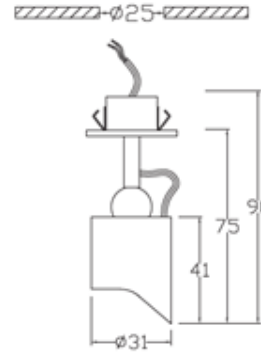

LED Showcase Lamp

Standard

Accessories

N/A

Features

SPECIFICATIONS

Product Code		CL-720C-X-HP-Y-927	CL-720C-X-HP-Y-930	CL-720C-X-HP-Y-940	CL-720C-X-HP-Y-960
Luminaire	Finish (X)	Black	White	Aluminium	
	Material	Aluminium			
	Reflector	-			
	Dimension : LxWxH(mm)	Dia. 31 x 75(H)mm			
Light Source	Color Temperature (CCT)	2700K	3000K	4000K	6000K
	Color Rendering Index (CRI)	Ra≥90		Ra≥80	
	Luminous Flux	75lm / W			
Beam Angle	(Y)	20D	40D	60D	
Electrical	Input	24Vdc			
	LED Power	3W			
Driver	Non-Dimmable	on / off			
	Dimmable	1-10V			
Protection	Protection Rating (IP)	IP20			
Accessories		-			

Ordering example : CL-720C-B-HP-20D-927 (Black, 20D beam angle, Ra80, 2700K)