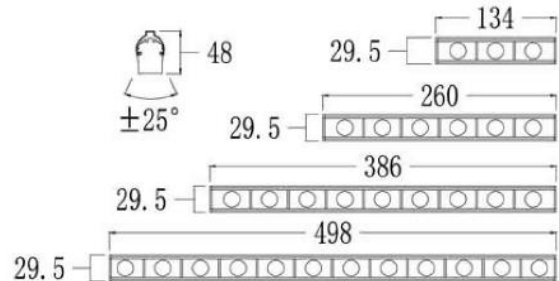

Linear Pro Series

Standard

Accessories

N/A

Features

SPECIFICATIONS

Product Code		CL-702-1-X-B-HP-Y-927	CL-702-1-X-B-HP-Y-930	CL-702-1-X-B-HP-Y-940	CL-702-1-X-B-HP-Y-960
Luminaire	Finish (X)	Black			
	Material	Aluminium			
	Reflector	-			
	Dimension : LxWxH(mm)	134(L) x 29.5(W) x 48(H)mm Length : 134(L), 260(L), 386(L), 498(L)mm			
Light Source	Color Temperature (CCT)	2700K	3000K	4000K	6000K
	Color Rendering Index (CRI)	Ra≥90		Ra≥80	
	Luminous Flux	340lm - 1710lm			
Beam Angle	(Y)	6D/20D/40D/60D/10 x 50D/6 x 70D/9x70D			
Electrical	Input	Constant Current (350-500mA)			
	LED Power	134(L)mm 3W/6W 260(L)mm 6W/12W 386(L)mm 9W/18W 498(L)mm 12W/24W			
Driver	Non-Dimmable	on / off			
	Dimmable	-			
Protection	Protection Rating (IP)	IP44			
Accessories		-			

Ordering example : CL-702-1-B-B-HP-Y-927 (Black, 6D beam angle, Ra90, 2700K)