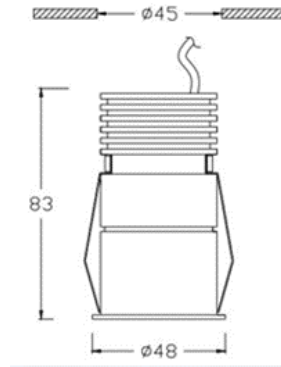

Fixed Recessed LED Downlight

Standard

Accessories

N/A

Features

Ø45mm

SPECIFICATIONS

Product Code		CL-48-83-X-COB -Y-827	CL-48-83-X-COB -Y-830	CL-48-83-X-COB -Y-840	CL-48-83-X-COB -Y-850
Luminaire	Finish (X)	White		Black	
	Material	Aluminium			
	Reflector	-			
	Dimension : LxWxH(mm)	Dia. 48 x 83(H)mm			
Light Source	Color Temperature (CCT)	2700K	3000K	4000K	5000K
	Color Rendering Index (CRI)	Ra≥90		Ra≥80	
	Luminous Flux	1200lm			
Beam Angle	(Y)	13D	23D	60D	
Electrical	Input	Constant Current (350mA)			
	LED Power	10W			
Driver	Non-Dimmable	on / off			
	Dimmable	TRIAC	1-10V	DALI	
Protection	Protection Rating (IP)	IP65			
Accessories		-			

Ordering example : CL-48-83-W-COB-13D-827 (White, 13D Beam Angle, Ra80, 2700K)