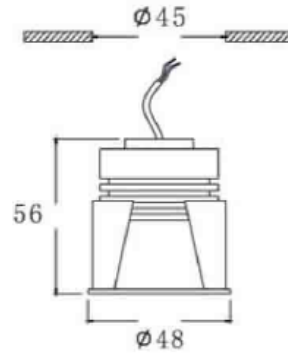

Fixed Recessed LED Downlight

Standard

Accessories

N/A

Features

SPECIFICATIONS

Product Code		CL-48-52-X-COB -Y-827	CL-48-52-X-COB -Y-830	CL-48-52-X-COB -Y-840	CL-48-52-X-COB -Y-850
Luminaire	Finish (X)	White		Black	
	Material	Aluminium			
	Reflector	-			
	Dimension : LxWxH(mm)	Dia. 48 x 56(H)mm			
Light Source	Color Temperature (CCT)	2700K	3000K	4000K	5000K
	Color Rendering Index (CRI)	Ra≥90		Ra≥80	
	Luminous Flux	700lm			
Beam Angle	(Y)	24D		38D	
Electrical	Input	Constant Current (350mA)			
	LED Power	6W			
Driver	Non-Dimmable	on / off			
	Dimmable	TRIAC	1-10V	DALI	
Protection	Protection Rating (IP)	IP54			
Accessories		-			

Ordering example : CL-48-52-W-COB-24D-827 (White, 24D Beam Angle, Ra80, 2700K)