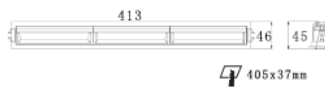

Linear Pro Series

Standard

Accessories

Features

N/A

WHITE
BLACK

SPECIFICATIONS

Product Code		CL-147WW-X-COB-Y-927	CL-147WW-X-COB-Y-930	CL-147WW-X-COB-Y-940
Luminaire	Finish (X)	White		Black
	Material	Aluminium		
	Reflector	-		
	Dimension : LxWxH(mm)	148 x 46 x 45 (H)mm	280 x 46 x 45 (H)mm	413 x 46 x 45 (H)mm
Light Source	Color Temperature (CCT)	2700K	3000K	4000K
	Color Rendering Index (CRI)	Ra≥90		Ra≥80
	Luminous Flux	100lm / W		
Beam Angle	(Y)	WallWasher		
Electrical	Input	Constant Current (350-700mA)		
	LED Power	12W	22W	35W
Driver	Non-Dimmable	on / off		
	Dimmable	TRIAC	1-10V	DALI
Protection	Protection Rating (IP)	IP20		
Accessories		-		

Ordering example : CL-147WW-**W**-COB-**W**-927 (White, WallWasher, Ra90, 2700K)