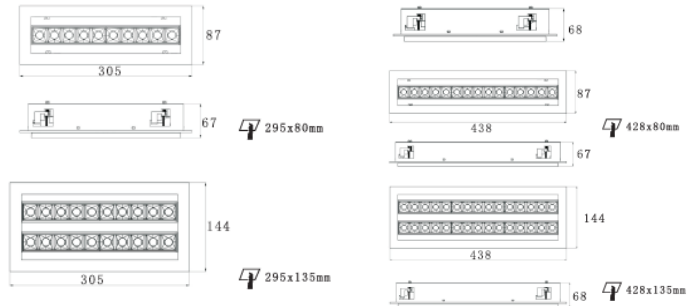

Linear Pro Series

Standard

Accessories

N/A

Features

○ WHITE
● BLACK

SPECIFICATIONS

| Product Code | | CL-147WW-RA-X-COB-Y-927 | CL-147WW-RA-X-COB-Y-930 | CL-147WW-RA-X-COB-Y-935 | CL-147WW-RA-X-COB-Y-940 |
|--------------|-----------------------------|------------------------------|-------------------------|-------------------------|-------------------------|
| Luminaire | Finish (X) | White | | Black | |
| | Material | Aluminium | | | |
| | Reflector | - | | | |
| | Dimension : LxWxH(mm) | 305 x 87x 67(H)mm | 305 x 144 x 68(H)mm | 438 x 87 x 67(H)mm | 438 x 144 x 68(H)mm |
| Light Source | Color Temperature (CCT) | 2700K | 3000K | 3500K | 4000K |
| | Color Rendering Index (CRI) | Ra≥90 | | Ra≥80 | |
| | Luminous Flux | 100lm / W | | | |
| Beam Angle | (Y) | 15D | 30D | 45D | |
| Electrical | Input | Constant Current (350-700mA) | | | |
| | LED Power | 22 W | 2 x 22W | 35 W | 2 x 35W |
| Driver | Non-Dimmable | on / off | | | |
| | Dimmable | TRIAC | 1-10V | DALI | |
| Protection | Protection Rating (IP) | IP20 | | | |
| Accessories | | - | | | |

Ordering example : CL-147WW-RA-W-COB-15D-927 (White, 15D beam angle, Ra90, 2700K)