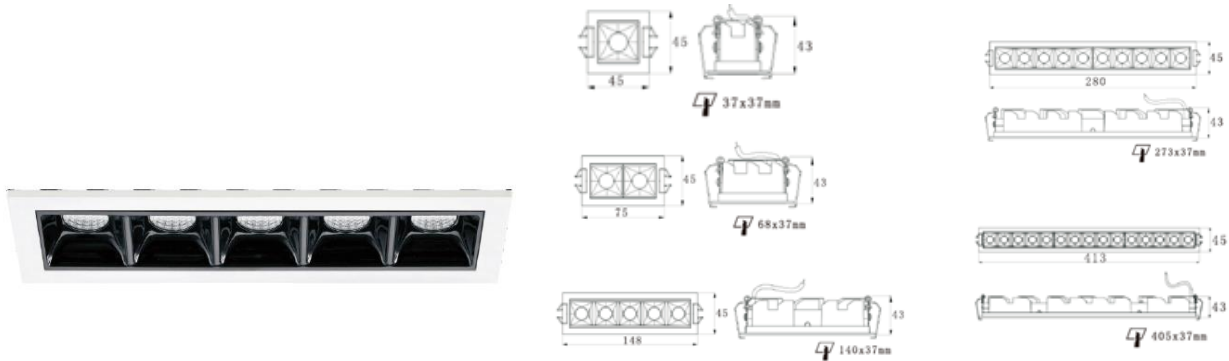

Linear Pro Series

Standard

Accessories

N/A

Features

SPECIFICATIONS

Product Code		CL-147-X-COB-Y-927	CL-147-X-COB-Y-930	CL-147-X-COB-Y-935	CL-147-X-COB-Y-940
Luminaire	Finish (X)	White		Black	
	Material	Aluminium			
	Reflector	-			
	Dimension : LxWxH(mm)	45(L) x 45(W) x 43(H)mm Length: 45(L), 75(L), 148(L), 280(L), 405(L)mm			
Light Source	Color Temperature (CCT)	2700K	3000K	3500K	4000K
	Color Rendering Index (CRI)	Ra≥90		Ra≥80	
	Luminous Flux	100lm / W			
Beam Angle	(Y)	15D	30D	45D	
Electrical	Input	Constant Current (350-700mA)			
	LED Power	3W	6W	12W	22W
Driver	Non-Dimmable	on / off			
	Dimmable	TRIAC	1-10V	DALI	
Protection	Protection Rating (IP)	IP20			
Accessories		-			

Ordering example : CL-147-W-COB-15D-927 (White, 15D beam angle, Ra90, 2700K)