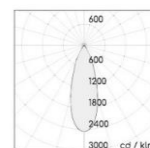

AYSE Fixed Recessed LED Downlight