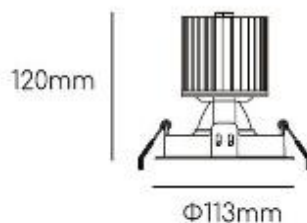

AYSE Fixed Recessed LED Downlight

Standard

Accessories

Features

SPECIFICATIONS

Product Code		AYSE-8WF-X-Y-927	AYSE-8WF-X-Y-930	AYSE-8WF-X-Y-940	AYSE-8WF-X-Y-850
Luminaire	Finish (X)	White			Black
	Material	Aluminium			
	Reflector	Aluminium			
	Dimension : LxWxH(mm)	Dia. 113 x 120(H)mm			
Light Source	Color Temperature (CCT)	2700K	3000K	4000K	5000K
	Color Rendering Index (CRI)	Ra>90			Ra>80
	Luminous Flux	1020-1285lm			
Beam Angle	(Y)	40D		60D	
Electrical	Input	Constant Current (250mA)			
	LED Power	8.2W			
Driver	Non-Dimmable	on / off			
	Dimmable	TRIAC	1-10V	DALI	
Protection	Protection Rating (IP)	IP20		IP44	
Accessories		Honeycomb		Frostlen	

Ordering example : AYSE-8WF-W-40D-927 (White trim, 40D beam angle, Ra90, 2700K)