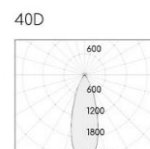

AYSE Fixed Recessed LED Downlight