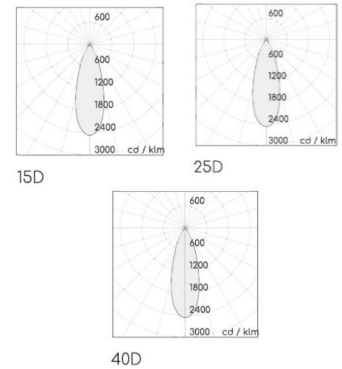

## AVON LED Tracklight

Standard

Accessories

Features

Adjustable +/-90°  
Rotation 355°

### SPECIFICATIONS

Product Code		AVON-17WA-X- Y-927	AVON-17WA-X- Y-930	AVON-17WA-X- Y-940	AVON-17WA-X- Y-850
Luminaire	Finish (X)	White		Black	
	Material	Aluminium			
	Reflector	-			
	Dimension : LxWxH(mm)	Dia. 62 x 160(H)mm			
Light Source	Color Temperature (CCT)	2700K	3000K	4000K	5000K
	Color Rendering Index (CRI)	Ra>90			Ra>80
	Luminous Flux	1921-2421lm			
Beam Angle	(Y)	15D	25D	40D	
Electrical	Input	Constant Current (500mA)			
	LED Power	17.5W			
Driver	Non-Dimmable	on / off			
	Dimmable	TRIAC	1-10V	DALI	
Protection	Protection Rating (IP)	IP20			
Accessories		Honeycomb		Frostlen	

Ordering example : AVON-17WA-W-15D-927 (White, 15D beam angle, Ra90, 2700K)