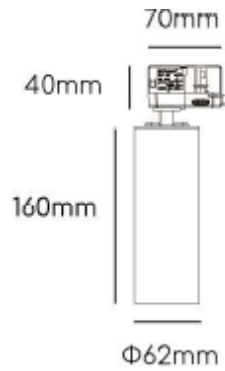

## AVON LED Tracklight

Standard

Accessories

Features

Adjustable +/-90°  
Rotation 355°

### SPECIFICATIONS

Product Code		AVON-17WA-X- Y-927	AVON-17WA-X- Y-930	AVON-17WA-X- Y-940	AVON-17WA-X- Y-850
Luminaire	Finish (X)	White		Black	
	Material	Aluminium			
	Reflector	-			
	Dimension : LxWxH(mm)	Dia. 62 x 160(H)mm			
Light Source	Color Temperature (CCT)	2700K	3000K	4000K	5000K
	Color Rendering Index (CRI)	Ra>90			Ra>80
	Luminous Flux	1921-2421lm			
Beam Angle	(Y)	15D	25D	40D	
Electrical	Input	Constant Current (500mA)			
	LED Power	17.5W			
Driver	Non-Dimmable	on / off			
	Dimmable	TRIAC	1-10V	DALI	
Protection	Protection Rating (IP)	IP20			
Accessories		Honeycomb		Frostlen	

Ordering example : AVON-17WA-W-15D-927 (White, 15D beam angle, Ra90, 2700K)