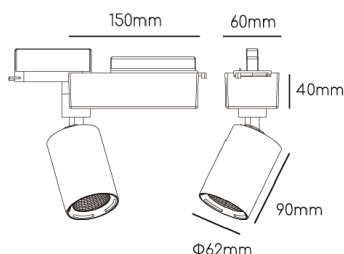

AVON LED Tracklight

Standard

Accessories

Features

Adjustable +/-90°
Rotation 355°

SPECIFICATIONS

Product Code		AVON-15WD-X- Y-927	AVON-15WD-X- Y-930	AVON-15WD-X- Y-940	AVON-15WD-X- Y-850
Luminaire	Finish (X)	White			Black
	Material	Aluminium			
	Reflector	PC			
	Dimension : LxWxH(mm)	Dia. 62 x 90(H)mm			
Light Source	Color Temperature (CCT)	2700K	3000K	4000K	5000K
	Color Rendering Index (CRI)	Ra>90			Ra>80
	Luminous Flux	1749-2204lm			
Beam Angle	(Y)	15D	25D	40D	
Electrical	Input	Constant Current (450mA)			
	LED Power	15.6W			
Driver	Non-Dimmable	on / off			
	Dimmable	TRIAC	1-10V	DALI	
Protection	Protection Rating (IP)	IP20			
Accessories		Honeycomb		Frostlen	

Ordering example : AVON-15WD-W-15D-927 (White, 15D beam angle, Ra90, 2700K)