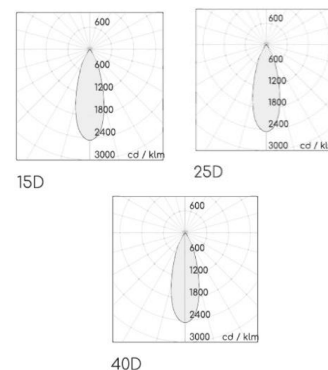

AVON LED Tracklight

Standard

Accessories

Features

Adjustable +/-90°
Rotation 355°

SPECIFICATIONS

Product Code		AVON-15WD-X- Y-927	AVON-15WD-X- Y-930	AVON-15WD-X- Y-940	AVON-15WD-X- Y-850
Luminaire	Finish (X)	White			Black
	Material	Aluminium			
	Reflector	PC			
	Dimension : LxWxH(mm)	Dia. 62 x 90(H)mm			
Light Source	Color Temperature (CCT)	2700K	3000K	4000K	5000K
	Color Rendering Index (CRI)	Ra>90			Ra>80
	Luminous Flux	1749-2204lm			
Beam Angle	(Y)	15D	25D	40D	
Electrical	Input	Constant Current (450mA)			
	LED Power	15.6W			
Driver	Non-Dimmable	on / off			
	Dimmable	TRIAC	1-10V	DALI	
Protection	Protection Rating (IP)	IP20			
Accessories		Honeycomb		Frostlen	

Ordering example : AVON-15WD-W-15D-927 (White, 15D beam angle, Ra90, 2700K)