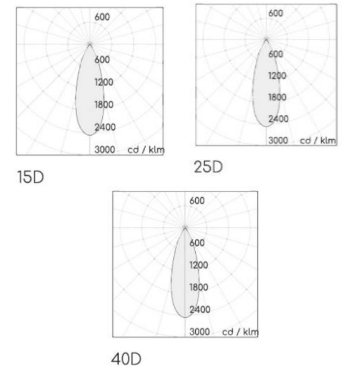

AVON LED Tracklight

Standard

Accessories

Features

Adjustable +/-90°
Rotation 355°

SPECIFICATIONS

Product Code		AVON-13WA-X- Y-927	AVON-13WA-X- Y-930	AVON-13WA-X- Y-940	AVON-13WA-X- Y-950
Luminaire	Finish (X)	White		Black	
	Material	Aluminium			
	Reflector	PC			
	Dimension : LxWxH(mm)	Dia. 62 x 85(H)mm			
Light Source	Color Temperature (CCT)	2700K	3000K	4000K	5000K
	Color Rendering Index (CRI)	Ra>90			
	Luminous Flux	1245-1330lm			
Beam Angle	(Y)	15D	25D	40D	
Electrical	Input	-			
	LED Power	13.8W			
Driver	Non-Dimmable	on / off			
	Dimmable	-			
Protection	Protection Rating (IP)	IP20			
Accessories		Honeycomb		Frostlen	

Ordering example : AVON-13WA-W-15D-927 (White, 15D beam angle, Ra90, 2700K)