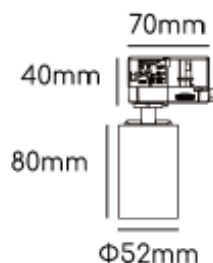

## AVIS LED Tracklight

Standard

Accessories

Features

Adjustable +/-90°  
Rotation 355°

### SPECIFICATIONS

Product Code		AVIS-5WT-X-Y-927	AVIS-5WT-X-Y-935	AVIS-5WT-X-Y-940	AVIS-5WT-X-Y-950
Luminaire	Finish (X)	White		Black	
	Material	Aluminium			
	Reflector	PC			
	Dimension : LxWxH(mm)	Dia. 52 x 80(H)mm			
Light Source	Color Temperature (CCT)	2700K	3500K	4000K	5000K
	Color Rendering Index (CRI)	Ra>90			
	Luminous Flux	480-510lm	625-660lm	955-1015lm	
Beam Angle	(Y)	15D	25D	40D	
Electrical	Input	-			
	LED Power	5W	7W	10W	
Driver	Non-Dimmable	on / off			
	Dimmable	TRIAC			
Protection	Protection Rating (IP)	IP20			
Accessories		Honeycomb		Frostlen	