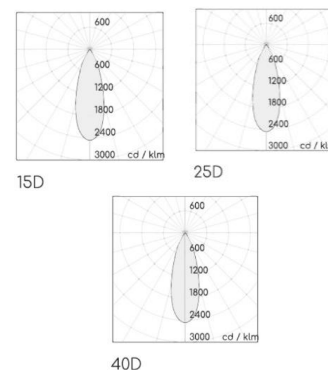

## AVIS LED Tracklight

Standard

Accessories

Features

Adjustable +/-90°  
Rotation 355°

### SPECIFICATIONS

Product Code		AVIS-5WT-X-Y-927	AVIS-5WT-X-Y-935	AVIS-5WT-X-Y-940	AVIS-5WT-X-Y-950
Luminaire	Finish (X)	White		Black	
	Material	Aluminium			
	Reflector	PC			
	Dimension : LxWxH(mm)	Dia. 52 x 80(H)mm			
Light Source	Color Temperature (CCT)	2700K	3500K	4000K	5000K
	Color Rendering Index (CRI)	Ra>90			
	Luminous Flux	480-510lm	625-660lm	955-1015lm	
Beam Angle	(Y)	15D	25D	40D	
Electrical	Input	-			
	LED Power	5W	7W	10W	
Driver	Non-Dimmable	on / off			
	Dimmable	TRIAC			
Protection	Protection Rating (IP)	IP20			
Accessories		Honeycomb		Frostlen	

Ordering example : AVIS-5WT-W-15D-927 (White, 15D beam angle, Ra90, 2700K)