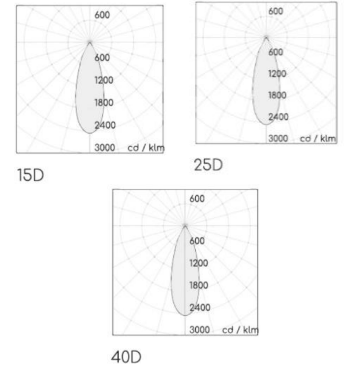

AVIS LED Tracklight

Standard

Accessories

Features

Adjustable +/-90°
Rotation 355°

SPECIFICATIONS

Product Code		AVIS-21WH-X- Y-927	AVIS-21WH-X- Y-930	AVIS-21WH-X- Y-940	AVIS-21WH-X- Y-850
Luminaire	Finish (X)	White			Black
	Material	Aluminium			
	Reflector	-			
	Dimension : LxWxH(mm)	Dia. 52 x 155(H)mm			
Light Source	Color Temperature (CCT)	2700K	3000K	4000K	5000K
	Color Rendering Index (CRI)	Ra>90			Ra>80
	Luminous Flux	2254-2840lm			
Beam Angle	(Y)	15D	25D	40D	
Electrical	Input	Constant Current (600mA)			
	LED Power	21.4W			
Driver	Non-Dimmable	on / off			
	Dimmable	DALI			
Protection	Protection Rating (IP)	IP20			
Accessories					

Ordering example : AVIS-21WH-W-15D-927 (White, 15D beam angle, Ra90, 2700K)