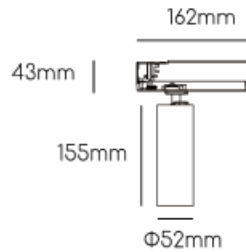

AVIS LED Tracklight

Standard

Accessories

Features

Adjustable +/-90°
Rotation 355°

SPECIFICATIONS

Product Code		AVIS-21WH-X- Y-927	AVIS-21WH-X- Y-930	AVIS-21WH-X- Y-940	AVIS-21WH-X- Y-850
Luminaire	Finish (X)	White			Black
	Material	Aluminium			
	Reflector	-			
	Dimension : LxWxH(mm)	Dia. 52 x 155(H)mm			
Light Source	Color Temperature (CCT)	2700K	3000K	4000K	5000K
	Color Rendering Index (CRI)	Ra>90			Ra>80
	Luminous Flux	2254-2840lm			
Beam Angle	(Y)	15D	25D	40D	
Electrical	Input	Constant Current (600mA)			
	LED Power	21.4W			
Driver	Non-Dimmable	on / off			
	Dimmable	DALI			
Protection	Protection Rating (IP)	IP20			
Accessories					

Ordering example : AVIS-21WH-W-15D-927 (White, 15D beam angle, Ra90, 2700K)