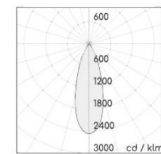

AVIS LED Tracklight

40D

Standard

Accessories

Features

Adjustable +/-90°
Rotation 355°

SPECIFICATIONS

Product Code		AVIS-11WD-X- Y-927	AVIS-11WD-X- Y-930	AVIS-11WD-X- Y-940	AVIS-11WD-X- Y-850
Luminaire	Finish (X)	White		Black	
	Material	Aluminium			
	Reflector	-			
	Dimension : LxWxH(mm)	Dia. 52 x 102(H)mm			
Light Source	Color Temperature (CCT)	2700K	3000K	4000K	5000K
	Color Rendering Index (CRI)	Ra>90			Ra>80
	Luminous Flux	1393-1756lm			
Beam Angle	(Y)	15D	25D	40D	
Electrical	Input	Constant Current (350mA)			
	LED Power	11.8W			
Driver	Non-Dimmable	on / off			
	Dimmable	DALI			
Protection	Protection Rating (IP)	IP20			
Accessories		Honeycomb		Frostlen	

Ordering example : AVIS-11WD-W-15D-927 (White, 15D beam angle, Ra90, 2700K)