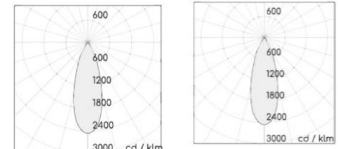

AVIS LED Tracklight

40D

Standard

Accessories

Features

Adjustable +/-90°
Rotation 355°

SPECIFICATIONS

Product Code		AVIS-11WD-X- Y-927	AVIS-11WD-X- Y-930	AVIS-11WD-X- Y-940	AVIS-11WD-X- Y-850
Luminaire	Finish (X)	White		Black	
	Material	Aluminium			
	Reflector	-			
	Dimension : LxWxH(mm)	Dia. 52 x 102(H)mm			
Light Source	Color Temperature (CCT)	2700K	3000K	4000K	5000K
	Color Rendering Index (CRI)	Ra>90			Ra>80
	Luminous Flux	1393-1756lm			
Beam Angle	(Y)	15D	25D	40D	
Electrical	Input	Constant Current (350mA)			
	LED Power	11.8W			
Driver	Non-Dimmable	on / off			
	Dimmable	DALI			
Protection	Protection Rating (IP)	IP20			
Accessories		Honeycomb		Frostlen	

Ordering example : AVIS-11WD-W-15D-927 (White, 15D beam angle, Ra90, 2700K)