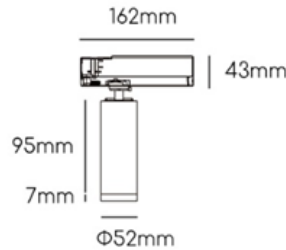

AVIS LED Tracklight

40D

Standard

Accessories

Features

Adjustable +/-90°
Rotation 355°

SPECIFICATIONS

Product Code		AVIS-11WD-X- Y-927	AVIS-11WD-X- Y-930	AVIS-11WD-X- Y-940	AVIS-11WD-X- Y-850
Luminaire	Finish (X)	White		Black	
	Material	Aluminium			
	Reflector	-			
	Dimension : LxWxH(mm)	Dia. 52 x 102(H)mm			
Light Source	Color Temperature (CCT)	2700K	3000K	4000K	5000K
	Color Rendering Index (CRI)	Ra>90			Ra>80
	Luminous Flux	1393-1756lm			
Beam Angle	(Y)	15D	25D	40D	
Electrical	Input	Constant Current (350mA)			
	LED Power	11.8W			
Driver	Non-Dimmable	on / off			
	Dimmable	DALI			
Protection	Protection Rating (IP)	IP20			
Accessories		Honeycomb		Frostlen	

Ordering example : AVIS-11WD-W-15D-927 (White, 15D beam angle, Ra90, 2700K)