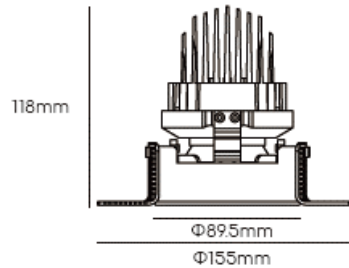

## ALTA Fixed Recessed LED Downlight

Standard

Accessories

Features

### SPECIFICATIONS

Product Code		ALTA-17WTF-X- Y-927	ALTA-17WTF-X- Y-930	ALTA-17WTF-X- Y-940	ALTA-17WTF-X- Y-850
Luminaire	Finish (X)	White		Black	
	Material	Aluminium			
	Reflector	Chorme PC			
	Dimension : LxWxH(mm)	Dia. 155 x 118(H)mm			
Light Source	Color Temperature (CCT)	2700K	3000K	4000K	5000K
	Color Rendering Index (CRI)	Ra>90			Ra>80
	Luminous Flux	1921-2421lm			
Beam Angle	(Y)	15D	25D	40D	
Electrical	Input	Constant Current (500mA)			
	LED Power	17.5W			
Driver	Non-Dimmable	on / off			
	Dimmable	TRIAC	1-10V	DALI	
Protection	Protection Rating (IP)	IP20		IP44	
Accessories		Honeycomb		Frostlen	

Ordering example : ALTA-17WTF-**W-15D**-927 (**W**hite, **15D** beam angle, Ra90, 2700K)