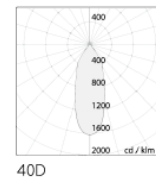

ALTA Fixed Recessed LED Downlight

Standard

Accessories

Features

SPECIFICATIONS

Product Code		ALTA-17WTF-X- Y-927	ALTA-17WTF-X- Y-930	ALTA-17WTF-X- Y-940	ALTA-17WTF-X- Y-850
Luminaire	Finish (X)	White		Black	
	Material	Aluminium			
	Reflector	Chorme PC			
	Dimension : LxWxH(mm)	Dia. 155 x 118(H)mm			
Light Source	Color Temperature (CCT)	2700K	3000K	4000K	5000K
	Color Rendering Index (CRI)	Ra>90			Ra>80
	Luminous Flux	1921-2421lm			
Beam Angle	(Y)	15D	25D	40D	
Electrical	Input	Constant Current (500mA)			
	LED Power	17.5W			
Driver	Non-Dimmable	on / off			
	Dimmable	TRIAC	1-10V	DALI	
Protection	Protection Rating (IP)	IP20		IP44	
Accessories		Honeycomb		Frostlen	

Ordering example : ALTA-17WTF-**W-15D**-927 (**W**hite, **15D** beam angle, Ra90, 2700K)