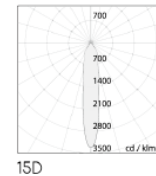

ALTA Fixed Recessed LED Downlight

Standard

Accessories

Features

SPECIFICATIONS

Product Code		ALTA-17WTF-X- Y-927	ALTA-17WTF-X- Y-930	ALTA-17WTF-X- Y-940	ALTA-17WTF-X- Y-850
Luminaire	Finish (X)	White		Black	
	Material	Aluminium			
	Reflector	Chorme PC			
	Dimension : LxWxH(mm)	Dia. 155 x 118(H)mm			
Light Source	Color Temperature (CCT)	2700K	3000K	4000K	5000K
	Color Rendering Index (CRI)	Ra>90			Ra>80
	Luminous Flux	1921-2421lm			
Beam Angle	(Y)	15D	25D	40D	
Electrical	Input	Constant Current (500mA)			
	LED Power	17.5W			
Driver	Non-Dimmable	on / off			
	Dimmable	TRIAC	1-10V	DALI	
Protection	Protection Rating (IP)	IP20		IP44	
Accessories		Honeycomb		Frostlen	

Ordering example : ALTA-17WTF-**W-15D**-927 (**W**hite, **15D** beam angle, Ra90, 2700K)