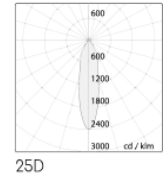

ALTA Fixed Recessed LED Downlight

Standard

Accessories

Features

SPECIFICATIONS

Product Code		ALTA-17WTF-X- Y-927	ALTA-17WTF-X- Y-930	ALTA-17WTF-X- Y-940	ALTA-17WTF-X- Y-850
Luminaire	Finish (X)	White		Black	
	Material	Aluminium			
	Reflector	Chorme PC			
	Dimension : LxWxH(mm)	Dia. 155 x 118(H)mm			
Light Source	Color Temperature (CCT)	2700K	3000K	4000K	5000K
	Color Rendering Index (CRI)	Ra>90			Ra>80
	Luminous Flux	1921-2421lm			
Beam Angle	(Y)	15D	25D	40D	
Electrical	Input	Constant Current (500mA)			
	LED Power	17.5W			
Driver	Non-Dimmable	on / off			
	Dimmable	TRIAC	1-10V	DALI	
Protection	Protection Rating (IP)	IP20		IP44	
Accessories		Honeycomb		Frostlen	

Ordering example : ALTA-17WTF-**W-15D**-927 (**W**hite, **15D** beam angle, Ra90, 2700K)