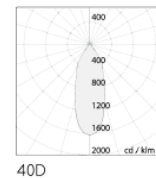

40D

Standard

Accessories

Features

Ø88mm

SPECIFICATIONS

Product Code		ALTA-17WF-X-Y-927	ALTA-17WF-X-Y-930	ALTA-17WF-X-Y-940	ALTA-17WF-X-Y-850
Luminaire	Finish (X)	White		Black	
	Material	Aluminium			
	Reflector	Chorme PC			
	Dimension : LxWxH(mm)	Dia. 94 x 118(H)mm			
Light Source	Color Temperature (CCT)	2700K	3000K	4000K	5000K
	Color Rendering Index (CRI)	Ra>90			Ra>80
	Luminous Flux	1921-2421lm			
Beam Angle	(Y)	15D	25D	40D	
Electrical	Input	Constant Current (500mA)			
	LED Power	17.5W			
Driver	Non-Dimmable	on / off			
	Dimmable	TRIAC	1-10V	DALI	
Protection	Protection Rating (IP)	IP20		IP44	
Accessories		Honeycomb		Frostlen	

Ordering example : ALTA-17WF-W-15D-927 (White trim, 15D beam angle, Ra90, 2700K)