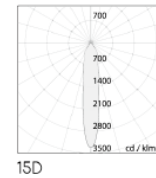

ALTA Fixed Recessed LED Downlight

118mm

Ø94mm

15D

25D

40D

Standard

Accessories

Features

Ø88mm

SPECIFICATIONS

Product Code		ALTA-17WF-X-Y-927	ALTA-17WF-X-Y-930	ALTA-17WF-X-Y-940	ALTA-17WF-X-Y-850
Luminaire	Finish (X)	White		Black	
	Material	Aluminium			
	Reflector	Chorme PC			
	Dimension : LxWxH(mm)	Dia. 94 x 118(H)mm			
Light Source	Color Temperature (CCT)	2700K	3000K	4000K	5000K
	Color Rendering Index (CRI)	Ra>90			Ra>80
	Luminous Flux	1921-2421lm			
Beam Angle	(Y)	15D	25D	40D	
Electrical	Input	Constant Current (500mA)			
	LED Power	17.5W			
Driver	Non-Dimmable	on / off			
	Dimmable	TRIAC	1-10V	DALI	
Protection	Protection Rating (IP)	IP20		IP44	
Accessories		Honeycomb		Frostlen	

Ordering example : ALTA-17WF-W-15D-927 (White trim, 15D beam angle, Ra90, 2700K)