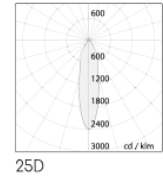

ALTA Fixed Recessed LED Downlight

118mm

Ø94mm

15D

25D

40D

Standard

Accessories

Features

Ø88mm

SPECIFICATIONS

Product Code		ALTA-17WF-X-Y-927	ALTA-17WF-X-Y-930	ALTA-17WF-X-Y-940	ALTA-17WF-X-Y-850
Luminaire	Finish (X)	White		Black	
	Material	Aluminium			
	Reflector	Chorme PC			
	Dimension : LxWxH(mm)	Dia. 94 x 118(H)mm			
Light Source	Color Temperature (CCT)	2700K	3000K	4000K	5000K
	Color Rendering Index (CRI)	Ra>90			Ra>80
	Luminous Flux	1921-2421lm			
Beam Angle	(Y)	15D	25D	40D	
Electrical	Input	Constant Current (500mA)			
	LED Power	17.5W			
Driver	Non-Dimmable	on / off			
	Dimmable	TRIAC	1-10V	DALI	
Protection	Protection Rating (IP)	IP20		IP44	
Accessories		Honeycomb		Frostlen	

Ordering example : ALTA-17WF-W-15D-927 (White trim, 15D beam angle, Ra90, 2700K)