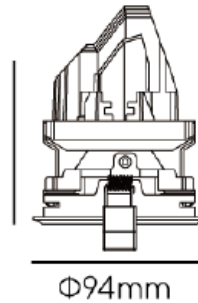

## ALTA Fixed Recessed LED Downlight

118mm

Ø94mm

15D

25D

40D

Standard

Accessories

Features

Ø88mm

### SPECIFICATIONS

Product Code		ALTA-17WF-X-Y-927	ALTA-17WF-X-Y-930	ALTA-17WF-X-Y-940	ALTA-17WF-X-Y-850
Luminaire	Finish (X)	White		Black	
	Material	Aluminium			
	Reflector	Chorme PC			
	Dimension : LxWxH(mm)	Dia. 94 x 118(H)mm			
Light Source	Color Temperature (CCT)	2700K	3000K	4000K	5000K
	Color Rendering Index (CRI)	Ra>90			Ra>80
	Luminous Flux	1921-2421lm			
Beam Angle	(Y)	15D	25D	40D	
Electrical	Input	Constant Current (500mA)			
	LED Power	17.5W			
Driver	Non-Dimmable	on / off			
	Dimmable	TRIAC	1-10V	DALI	
Protection	Protection Rating (IP)	IP20		IP44	
Accessories		Honeycomb		Frostlen	