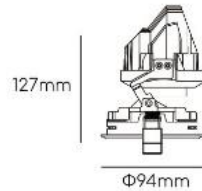

ALTA Adjustable Recessed LED Downlight