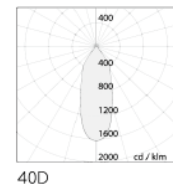

ALTA Adjustable Recessed LED Downlight