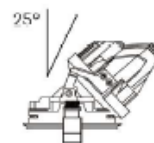

ALTA Adjustable Recessed LED Downlight