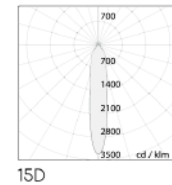

ALTA Adjustable Recessed LED Downlight