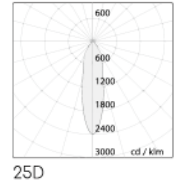

ALTA Adjustable Recessed LED Downlight