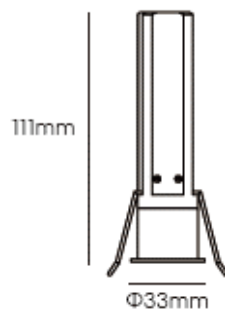

ALLY Fixed Recessed LED Downlight

15D

Standard

Accessories

Features

SPECIFICATIONS

Product Code		ALLY-8WF-X-Y-927	ALLY-8WF-X-Y-930	ALLY-8WF-X-Y-940	ALLY-8WF-X-Y-950
Luminaire	Finish (X)	White		Black	
	Material	Aluminium			
	Reflector	PC			
	Dimension : LxWxH(mm)	Dia. 33 x 111(H)mm			
Light Source	Color Temperature (CCT)	2700K	3000K	4000K	5000K
	Color Rendering Index (CRI)	Ra>90			
	Luminous Flux	594-738lm			
Beam Angle	(Y)	15D			
Electrical	Input	Constant Current (700mA)			
	LED Power	8.2W			
Driver	Non-Dimmable	on / off			
	Dimmable	TRIAC	1-10V	DALI	
Protection	Protection Rating (IP)	IP20			
Accessories		Honeycomb		Frostlen	

Ordering example : ALLY-8WF-W-15D-927 (White trim, 15D beam angle, Ra90, 2700K)