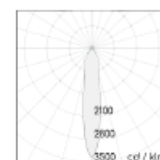

ALLY Fixed Recessed LED Downlight

15D

Standard

Accessories

Features

SPECIFICATIONS

Product Code		ALLY-8WF-X-Y-927	ALLY-8WF-X-Y-930	ALLY-8WF-X-Y-940	ALLY-8WF-X-Y-950
Luminaire	Finish (X)	White		Black	
	Material	Aluminium			
	Reflector	PC			
	Dimension : LxWxH(mm)	Dia. 33 x 111(H)mm			
Light Source	Color Temperature (CCT)	2700K	3000K	4000K	5000K
	Color Rendering Index (CRI)	Ra>90			
	Luminous Flux	594-738lm			
Beam Angle	(Y)	15D			
Electrical	Input	Constant Current (700mA)			
	LED Power	8.2W			
Driver	Non-Dimmable	on / off			
	Dimmable	TRIAC	1-10V	DALI	
Protection	Protection Rating (IP)	IP20			
Accessories		Honeycomb		Frostlen	