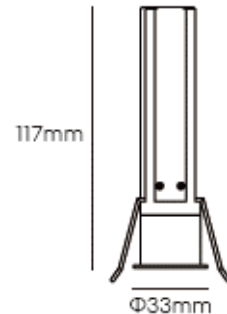

ALLY Fixed Recessed LED Downlight

Standard

Accessories

Features

SPECIFICATIONS

Product Code		ALLY-6WW-X-Y- 927	ALLY-6WW-X-Y- 930	ALLY-6WW-X-Y- 935	ALLY-6WW-X-Y- 940
Luminaire	Finish (X)	White		Black	
	Material	Aluminium			
	Reflector	PC			
	Dimension : LxWxH(mm)	Dia. 33 x 117(H)mm			
Light Source	Color Temperature (CCT)	2700K	3000K	3500K	4000K
	Color Rendering Index (CRI)	Ra>90			
	Luminous Flux	533-660lm			
Beam Angle	(Y)	WallWasher			
Electrical	Input	Constant Current (350mA)			
	LED Power	6.4W			
Driver	Non-Dimmable	on / off			
	Dimmable	TRIAC	1-10V	DALI	
Protection	Protection Rating (IP)	IP20			
Accessories		Honeycomb		Frostlen	

Ordering example : ALLY-6WW-W-W-927 (White trim, WallWasher, Ra90, 2700K)