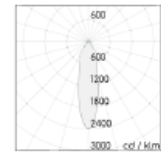

ALLY Fixed Recessed LED Downlight

30D

40D

Standard

Accessories

Features

SPECIFICATIONS

Product Code		ALLY-6WF-X-Y-927	ALLY-6WF-X-Y-930	ALLY-6WF-X-Y-935	ALLY-6WF-X-Y-940
Luminaire	Finish (X)	White		Black	
	Material	Aluminium			
	Reflector	PC			
	Dimension : LxWxH(mm)	Dia. 33 x 111(H)mm			
Light Source	Color Temperature (CCT)	2700K	3000K	3500K	4000K
	Color Rendering Index (CRI)	Ra>90			
	Luminous Flux	533-660lm			
Beam Angle	(Y)	30D		40D	
Electrical	Input	Constant Current (350mA)			
	LED Power	6.4W			
Driver	Non-Dimmable	on / off			
	Dimmable	TRIAC	1-10V	DALI	
Protection	Protection Rating (IP)	IP20			
Accessories		Honeycomb		Frostlen	

Ordering example : ALLY-6WF-W-30D-927 (White trim, 30D beam angle, Ra90, 2700K)