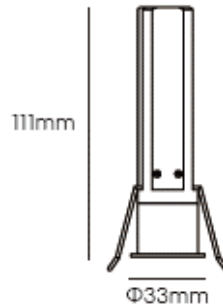

ALLY Fixed Recessed LED Downlight

30D

40D

Standard

Accessories

Features

SPECIFICATIONS

Product Code		ALLY-6WF-X-Y-927	ALLY-6WF-X-Y-930	ALLY-6WF-X-Y-935	ALLY-6WF-X-Y-940
Luminaire	Finish (X)	White		Black	
	Material	Aluminium			
	Reflector	PC			
	Dimension : LxWxH(mm)	Dia. 33 x 111(H)mm			
Light Source	Color Temperature (CCT)	2700K	3000K	3500K	4000K
	Color Rendering Index (CRI)	Ra>90			
	Luminous Flux	533-660lm			
Beam Angle	(Y)	30D		40D	
Electrical	Input	Constant Current (350mA)			
	LED Power	6.4W			
Driver	Non-Dimmable	on / off			
	Dimmable	TRIAC	1-10V	DALI	
Protection	Protection Rating (IP)	IP20			
Accessories		Honeycomb		Frostlen	

Ordering example : ALLY-6WF-W-30D-927 (White trim, 30D beam angle, Ra90, 2700K)