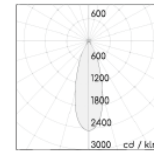

ALLY Fixed Recessed LED Downlight

30D

40D

Standard

Accessories

Features

SPECIFICATIONS

Product Code		ALLY-6WF-X-Y-927	ALLY-6WF-X-Y-930	ALLY-6WF-X-Y-935	ALLY-6WF-X-Y-940
Luminaire	Finish (X)	White		Black	
	Material	Aluminium			
	Reflector	PC			
	Dimension : LxWxH(mm)	Dia. 33 x 111(H)mm			
Light Source	Color Temperature (CCT)	2700K	3000K	3500K	4000K
	Color Rendering Index (CRI)	Ra>90			
	Luminous Flux	533-660lm			
Beam Angle	(Y)	30D		40D	
Electrical	Input	Constant Current (350mA)			
	LED Power	6.4W			
Driver	Non-Dimmable	on / off			
	Dimmable	TRIAC	1-10V	DALI	
Protection	Protection Rating (IP)	IP20			
Accessories		Honeycomb		Frostlen	

Ordering example : ALLY-6WF-W-30D-927 (White trim, 30D beam angle, Ra90, 2700K)