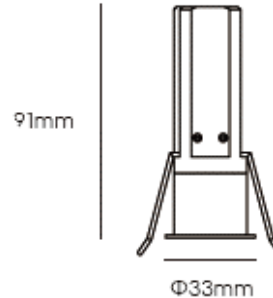

ALLY Fixed Recessed LED Downlight

Standard

Accessories

Features

SPECIFICATIONS

Product Code		ALLY-5WW-X-Y- 927	ALLY-5WW-X-Y- 930	ALLY-5WW-X-Y- 940	ALLY-5WW-X-Y- 950
Luminaire	Finish (X)	White		Black	
	Material	Aluminium			
	Reflector	PC			
	Dimension : LxWxH(mm)	Dia. 33 x 91(H)mm			
Light Source	Color Temperature (CCT)	2700K	3000K	4000K	5000K
	Color Rendering Index (CRI)	Ra>90			
	Luminous Flux	645-744lm			
Beam Angle	(Y)	WallWasher			
Electrical	Input	Constant Current (300mA)			
	LED Power	4.9W			
Driver	Non-Dimmable	on / off			
	Dimmable	TRIAC	1-10V	DALI	
Protection	Protection Rating (IP)	IP20			
Accessories		Honeycomb		Frostlen	

Ordering example : ALLY-5WW-W-W-927 (White trim, WallWasher, Ra90, 2700K)