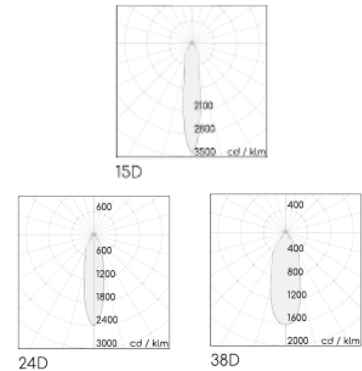

## ALLY Adjustable Recessed LED Downlight

95mm

Ø33mm

Standard

Accessories

Features

### SPECIFICATIONS

Product Code		ALLY-5WA-X-Y-927	ALLY-5WA-X-Y-930	ALLY-5WA-X-Y-940	ALLY-5WA-X-Y-950
Luminaire	Finish (X)	White		Black	
	Material	Aluminium			
	Reflector	PC			
	Dimension : LxWxH(mm)	Dia. 33 x 95(H)mm			
Light Source	Color Temperature (CCT)	2700K	3000K	4000K	5000K
	Color Rendering Index (CRI)	Ra>90			
	Luminous Flux	543-586lm			
Beam Angle	(Y)	15D	24D	38D	
Electrical	Input	Constant Current (500mA)			
	LED Power	5.8W			
Driver	Non-Dimmable	on / off			
	Dimmable	TRIAC	1-10V	DALI	
Protection	Protection Rating (IP)	IP20			
Accessories		Honeycomb		Frostlen	

Ordering example : ALLY-5WA-W-15D-927 (White trim, 15D beam angle, Ra90, 2700K)