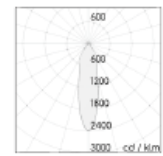

40D

Standard

Accessories

Features

SPECIFICATIONS

Product Code		ALLY-2WF-X-Y-927	ALLY-2WF-X-Y-930	ALLY-2WF-X-Y-935	ALLY-2WF-X-Y-940
Luminaire	Finish (X)	White		Black	
	Material	Aluminium			
	Reflector	PC			
	Dimension : LxWxH(mm)	Dia. 33 x 60(H)mm			
Light Source	Color Temperature (CCT)	2700K	3000K	3500K	4000K
	Color Rendering Index (CRI)	Ra>90			
	Luminous Flux	213-264lm			
Beam Angle	(Y)	15D	30D	40D	
Electrical	Input	Constant Current (180mA - 250mA)			
	LED Power	2W			
Driver	Non-Dimmable	on / off			
	Dimmable	TRIAC	1-10V	DALI	
Protection	Protection Rating (IP)	IP20			
Accessories		Honeycomb		Frostlen	

Ordering example : ALLY-2WF-**W-30D**-927 (**W**hite trim, **30D** beam angle, Ra90, 2700K)