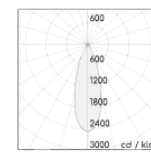

ALLY Fixed Recessed LED Downlight

60mm

Φ33mm

30D

40D

Standard

Accessories

Features

SPECIFICATIONS

Product Code		ALLY-2WF-X-Y-927	ALLY-2WF-X-Y-930	ALLY-2WF-X-Y-935	ALLY-2WF-X-Y-940
Luminaire	Finish (X)	White		Black	
	Material	Aluminium			
	Reflector	PC			
	Dimension : LxWxH(mm)	Dia. 33 x 60(H)mm			
Light Source	Color Temperature (CCT)	2700K	3000K	3500K	4000K
	Color Rendering Index (CRI)	Ra>90			
	Luminous Flux	213-264lm			
Beam Angle	(Y)	15D	30D	40D	
Electrical	Input	Constant Current (180mA - 250mA)			
	LED Power	2W			
Driver	Non-Dimmable	on / off			
	Dimmable	TRIAC	1-10V	DALI	
Protection	Protection Rating (IP)	IP20			
Accessories		Honeycomb		Frostlen	

Ordering example : ALLY-2WF-**W-30D**-927 (**W**hite trim, **30D** beam angle, Ra90, 2700K)