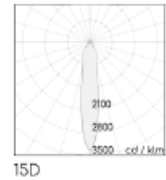

ALLY Fixed Recessed LED Downlight

60mm

Φ33mm

30D

40D

Standard

Accessories

Features

SPECIFICATIONS

Product Code		ALLY-2WF-X-Y-927	ALLY-2WF-X-Y-930	ALLY-2WF-X-Y-935	ALLY-2WF-X-Y-940
Luminaire	Finish (X)	White		Black	
	Material	Aluminium			
	Reflector	PC			
	Dimension : LxWxH(mm)	Dia. 33 x 60(H)mm			
Light Source	Color Temperature (CCT)	2700K	3000K	3500K	4000K
	Color Rendering Index (CRI)	Ra>90			
	Luminous Flux	213-264lm			
Beam Angle	(Y)	15D	30D	40D	
Electrical	Input	Constant Current (180mA - 250mA)			
	LED Power	2W			
Driver	Non-Dimmable	on / off			
	Dimmable	TRIAC	1-10V	DALI	
Protection	Protection Rating (IP)	IP20			
Accessories		Honeycomb		Frostlen	

Ordering example : ALLY-2WF-**W-30D**-927 (**W**hite trim, **30D** beam angle, Ra90, 2700K)